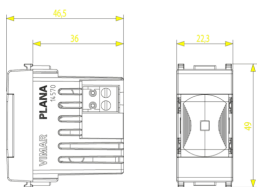

3D

- **Class group:** Communication technique
- **Class:** Accessories/spare parts for door communication
- **Suitable for:** Outdoor station

- **Material:** Plastic
- **Colour:** White