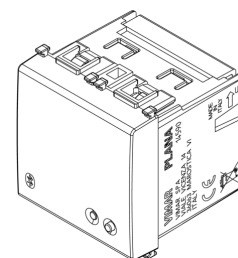

### Amplifier 4+4W Bluetooth 2M white

Stereo amplifier 4 + 4 W rms, 2 outputs for 8 ohm speakers with built-in Bluetooth technology receiver, 1 LINE IN input, 12 Vdc power supply, bianco - 2 modules

3 - Active

1 NR

• [Multilanguage instructions sheet \(3876 kb\)](#)

• [Sound system](#)

3D

- **Class group:** Consumer electronics
- **Class:** HiFi Amplifier
- **Width:** 44,80 mm

- **Height:** 49 mm
- **Depth:** 47,30 mm
- **Colour:** White