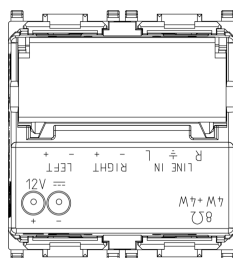

### Amplifier 4+4W Bluetooth 2M white

Stereo amplifier 4 + 4 W rms, 2 outputs for 8 ohm speakers with built-in Bluetooth technology receiver, 1 LINE IN input, 12 Vdc power supply, bianco - 2 modules

3 - Active

1 NR

• [Multilanguage instructions sheet \(3876 kb\)](#)

• [Sound system](#)

3D

- **Class group:** Consumer electronics
- **Class:** HiFi Amplifier
- **Width:** 44,80 mm

- **Height:** 49 mm
- **Depth:** 47,30 mm
- **Colour:** White

- 00. CE Marking - EU
- 00. CE Marking - EU ([download](#))
- 19. NOM - Mexico
- 37. Marking - Morocco

- 40. Bluetooth technology
- 43. UKCA mark - Great Britain
- 99. WEEE Directive ([download](#))

8007352593268  
1 NR  
6x5.4x5.3 [cm]  
59.6 [g]