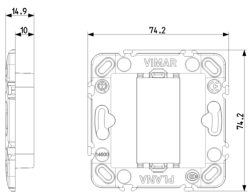

3 - Active

20 NR