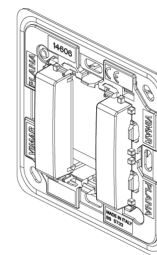

PLANA: Frame 1M BS Silver

14606.SL

Wiring devices / Traditional wiring devices / PLANA / Mounting frames

Frame 1M BS Silver

1-module mounting frame, with screws, for British standard mounting boxes, Silver

3 - Active

40 NR

3D

- **Class group:** Domestic switching devices
- **Class:** Holder for modular domestic switching devices
- **Model:** Flush-mounted
- **Mounting method:** Mounting with screw
- **Mounting method of the module inserts:** Front side
- **Mounting direction:** Horizontal and vertical
- **Number of modules horizontal (module system):** 1
- **Number of modules vertical (module system):** 1
- **With built-in installation box:** No
- **With screws:** Yes
- **Suitable for mounting in round junction box 60 mm:** No
- **Flush-mounted installation:** Yes
- **Suitable for subfloor installation duct box:** No
- **Suitable for wall duct:** No
- **Suitable for mounting on DIN-rail 35 mm:** No
- **Material:** Plastic
- **Material quality:** Thermoplastic
- **Surface protection:** Lacquered