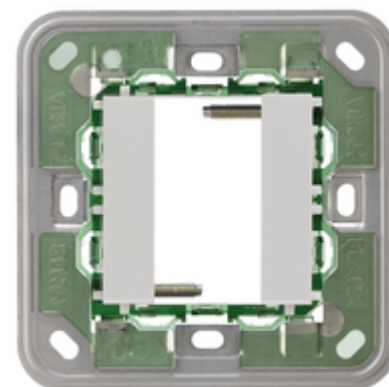

PLANA: Frame 1M BS Silver

14606.SL

Wiring devices / Traditional wiring devices / PLANA / Mounting frames

Frame 1M BS Silver

1-module mounting frame, with screws, for British standard mounting boxes, Silver

3 - Active

40 NR

3D

- **Class group:** Domestic switching devices
- **Class:** Holder for modular domestic switching devices
- **Model:** Flush-mounted
- **Mounting method:** Mounting with screw
- **Mounting method of the module inserts:** Front side
- **Mounting direction:** Horizontal and vertical
- **Number of modules horizontal (module system):** 1
- **Number of modules vertical (module system):** 1
- **With built-in installation box:** No
- **With screws:** Yes
- **Suitable for mounting in round junction box 60 mm:** No
- **Flush-mounted installation:** Yes
- **Suitable for subfloor installation duct box:** No
- **Suitable for wall duct:** No
- **Suitable for mounting on DIN-rail 35 mm:** No
- **Material:** Plastic
- **Material quality:** Thermoplastic
- **Surface protection:** Lacquered