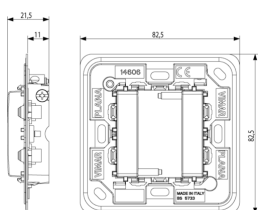

PLANA: Frame 1M BS Silver

14606.SL

Wiring devices / Traditional wiring devices / PLANA / Mounting frames

Frame 1M BS Silver

1-module mounting frame, with screws, for British standard mounting boxes, Silver

3 - Active

40 NR

3D

- **Class group:** Domestic switching devices
- **Class:** Holder for modular domestic switching devices
- **Model:** Flush-mounted
- **Mounting method:** Mounting with screw
- **Mounting method of the module inserts:** Front side
- **Mounting direction:** Horizontal and vertical
- **Number of modules horizontal (module system):** 1
- **Number of modules vertical (module system):** 1
- **With built-in installation box:** No
- **With screws:** Yes
- **Suitable for mounting in round junction box 60 mm:** No
- **Flush-mounted installation:** Yes
- **Suitable for subfloor installation duct box:** No
- **Suitable for wall duct:** No
- **Suitable for mounting on DIN-rail 35 mm:** No
- **Material:** Plastic
- **Material quality:** Thermoplastic
- **Surface protection:** Lacquered

- 01. IMQ - Italy ([download](#))
- 08. ASTA - UK
- 15. CCC - China ([download](#))

- 29. QCERT - Colombia
- 96. Electrotechnical expert ([download](#))

8007352383456
1 NR
8.25x8.25x2.15 [cm]
45.35 [g]

8007352472020
2 NR
9x9x4.5 [cm]
90.7 [g]