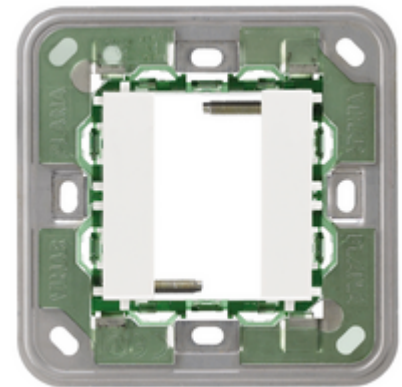

## PLANA: Frame 1M BS white

**14606**

Wiring devices / Traditional wiring devices / PLANA / Mounting frames

### Frame 1M BS white

1-module mounting frame, with screws, for British standard mounting boxes, white

- The transparency helps the installation and the wiring of devices
- The honeycomb structure gives structural strength
- The slots in the corners enable fixing to the panel
- Thanks to the central slots, the support can be fixed onto the wall level

3 - Active

40 NR

3D

- **Class group:** Domestic switching devices
- **Class:** Holder for modular domestic switching devices
- **Model:** Flush-mounted
- **Mounting method:** Mounting with screw
- **Mounting method of the module inserts:** Front side
- **Mounting direction:** Horizontal and vertical
- **Number of modules horizontal (module system):** 1
- **Number of modules vertical (module system):** 1
- **With built-in installation box:** No

- **With screws:** Yes
- **Suitable for mounting in round junction box 60 mm:** No
- **Flush-mounted installation:** Yes
- **Suitable for subfloor installation duct box:** No
- **Suitable for wall duct:** No
- **Suitable for mounting on DIN-rail 35 mm:** No
- **Material:** Plastic
- **Material quality:** Thermoplastic