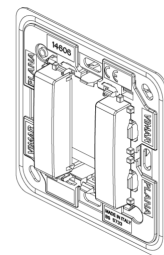

### Frame 1M BS white

1-module mounting frame, with screws, for British standard mounting boxes, white

- The transparency helps the installation and the wiring of devices
- The honeycomb structure gives structural strength
- The slots in the corners enable fixing to the panel
- Thanks to the central slots, the support can be fixed onto the wall level

3 - Active

40 NR

3D

- **Class group:** Domestic switching devices
- **Class:** Holder for modular domestic switching devices
- **Model:** Flush-mounted
- **Mounting method:** Mounting with screw
- **Mounting method of the module inserts:** Front side
- **Mounting direction:** Horizontal and vertical
- **Number of modules horizontal (module system):** 1
- **Number of modules vertical (module system):** 1
- **With built-in installation box:** No

- **With screws:** Yes
- **Suitable for mounting in round junction box 60 mm:** No
- **Flush-mounted installation:** Yes
- **Suitable for subfloor installation duct box:** No
- **Suitable for wall duct:** No
- **Suitable for mounting on DIN-rail 35 mm:** No
- **Material:** Plastic
- **Material quality:** Thermoplastic