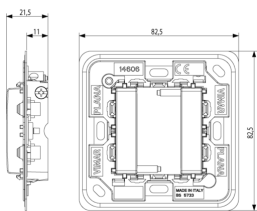

3 - Active

40 NR