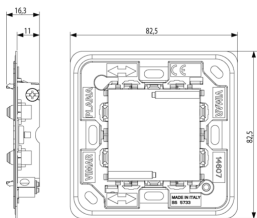

PLANA: Frame 2M BS

14607

Wiring devices / Traditional wiring devices / PLANA / Mounting frames

Frame 2M BS

2-module mounting frame, with screws, for British standard mounting boxes

3 - Active

40 NR

3D

- **Class group:** Domestic switching devices
- **Class:** Holder for modular domestic switching devices
- **Model:** Flush-mounted
- **Mounting method:** Mounting with screw
- **Mounting method of the module inserts:** Front side
- **Mounting direction:** Horizontal and vertical
- **Number of modules horizontal (module system):** 2
- **Number of modules vertical (module system):** 1
- **With built-in installation box:** No
- **With screws:** Yes
- **Suitable for mounting in round junction box 60 mm:** No
- **Flush-mounted installation:** Yes
- **Suitable for subfloor installation duct box:** No
- **Suitable for wall duct:** No
- **Suitable for mounting on DIN-rail 35 mm:** No
- **Material:** Plastic
- **Material quality:** Thermoplastic

- 01. IMQ - Italy ([download](#))
- 08. ASTA - UK
- 15. CCC - China ([download](#))

- 29. QCERT - Colombia
- 96. Electrotechnical expert ([download](#))

8007352383494
1 NR
8.25x8.25x1.63 [cm]
42.5 [g]

8007352383500
40 NR
28.4x18.4x13.7 [cm]
1,700 [g]