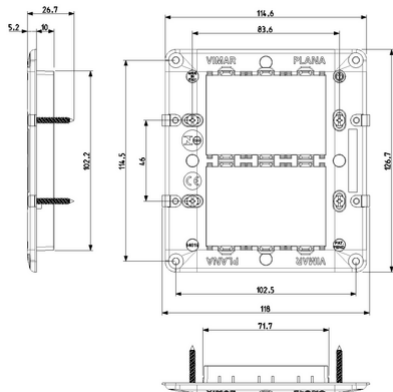

### Frame 6(3+3)M +screws

4x4 in (6-module 3+3) mounting frame, with screws, for 09996 flush mounting boxes

3 - Active

10 NR

3D

• 00. CE Marking - EU

• 01. IMQ - Italy ([download](#))

• 96. Electrotechnical expert ([download](#))

**Class group:** Domestic switching devices

**Class:** Holder for modular domestic switching devices

**Model:** Flush-mounted

**Type of fastening:** Other

**Mounting method of the module inserts:** Front side

**Mounting direction:** Horizontal and vertical

**Number of modules horizontal (module system):** 3

**Number of modules vertical (module system):** 2

**With built-in installation box:** No

**With screws:** Yes

**Material:** Plastic

**Material quality:** Thermoplastic

8 007352 236240

8007352236240

**Qtà** 1 NR  
 11.8x12.7x2.17 [cm]  
 40.4 [g]

8 007352 236257

8007352236257

**Qtà** 10 NR  
 24.4x13.9x10.1 [cm]  
 504.33 [g]