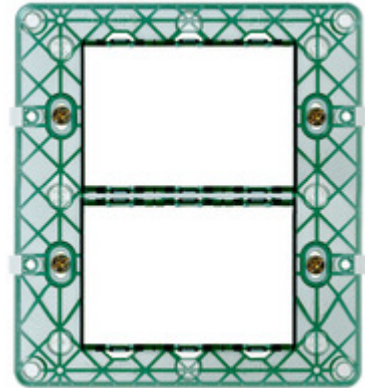

## PLANA: Frame 6(3+3)M +screws

**14619**

Wiring devices / Traditional wiring devices / PLANA / Mounting frames

### Frame 6(3+3)M +screws

4x4 in (6-module 3+3) mounting frame, with screws, for 09996 flush mounting boxes

3 - Active

10 NR

3D

• 00. CE Marking - EU

• 01. IMQ - Italy ([download](#))

• 96. Electrotechnical expert ([download](#))

**Class group:** Domestic switching devices

**Class:** Holder for modular domestic switching devices

**Model:** Flush-mounted

**Type of fastening:** Other

**Mounting method of the module inserts:** Front side