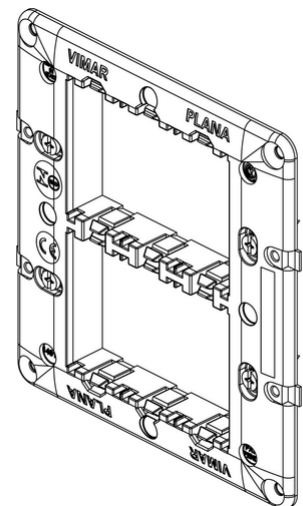

## PLANA: Frame 6(3+3)M +screws

**14619**

Wiring devices / Traditional wiring devices / PLANA / Mounting frames

### Frame 6(3+3)M +screws

4x4 in (6-module 3+3) mounting frame, with screws, for 09996 flush mounting boxes

3 - Active

10 NR

3D

• 00. CE Marking - EU

• 01. IMQ - Italy ([download](#))

• 96. Electrotechnical expert ([download](#))

**Class group:** Domestic switching devices

**Class:** Holder for modular domestic switching devices

**Model:** Flush-mounted

**Type of fastening:** Other

**Mounting method of the module inserts:** Front side

**Material:** Plastic

**Material quality:** Thermoplastic

8 007352 236240

8007352236240

**Qtà** 1 NR  
 11.8x12.7x2.17 [cm]  
 40.4 [g]

8 007352 236257

8007352236257

**Qtà** 10 NR  
 24.4x13.9x10.1 [cm]  
 504.33 [g]