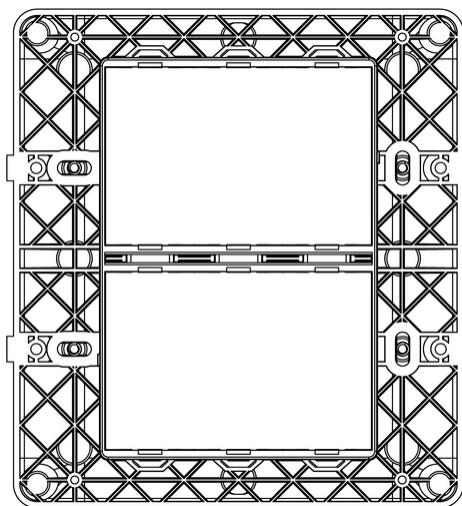

### Frame 6(3+3)M +screws

4x4 in (6-module 3+3) mounting frame, with screws, for 09996 flush mounting boxes

3 - Active

10 NR

3D

• 00. CE Marking - EU

• 01. IMQ - Italy ([download](#))

• 96. Electrotechnical expert ([download](#))

**Class group:** Domestic switching devices

**Class:** Holder for modular domestic switching devices

**Model:** Flush-mounted

**Type of fastening:** Other

**Mounting method of the module inserts:** Front side