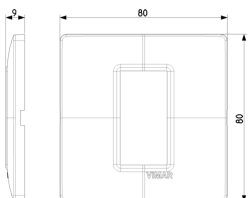

PLANA: Plate 1M techn. ivory

14641.02

Wiring devices / Traditional wiring devices / PLANA / Cover plates

Plate 1M techn. ivory

1-module cover plate, technopolymer, ivory

3 - Active

10 NR

14601 - Frame 1M +claws

14600 - Frame 1M without screws

3D

- **Class group:** Domestic switching devices
- **Class:** Cover frame for domestic switching devices
- **Number of units:** 1
- **Mounting direction:** Horizontal and vertical
- **Number of units horizontal:** 1
- **Number of units vertical:** 1
- **Number of modules horizontal (module system):** 1
- **Number of modules vertical (module system):** 1
- **With mounting grid:** Yes
- **Suitable for subfloor installation duct box:** Yes
- **Suitable for wall duct:** Yes
- **Suitable for built-in installation:** Yes
- **Label space/information surface:** Yes
- **Material:** Plastic
- **Material quality:** Thermoplastic

- **Halogen free:** Yes
- **Surface protection:** Untreated
- **Surface finishing:** Glossy
- **Colour:** White
- **RAL-number (similar):** 9002
- **Transparent:** No
- **With hinged lid:** No
- **Degree of protection (IP):** IP00
- **Type of fastening:** Clamp mounting
- **Width:** 80,00 mm
- **Height:** 80,00 mm
- **Depth:** 9,00 mm
- **Built-in width:** 80,00 mm
- **Built-in height:** 80,00 mm
- **Diameter bore hole (opening):** 0 mm

- 00. CE Marking - EU
- 01. IMQ - Italy ([download](#))

- 29. QCERT - Colombia
- 43. UKCA mark - Great Britain

8007352122666
1 NR
13x8x0.9 [cm]
14.67 [g]

8007352122673
10 NR
11x9.8x9.1 [cm]
185.47 [g]

8007352626546
540 NR
59x34.5x32.5 [cm]
8,040 [g]