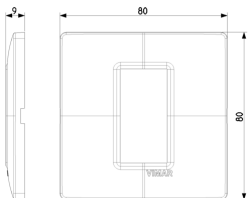

PLANA: Plate 1M techn. beige

14641.03

Wiring devices / Traditional wiring devices / PLANA / Cover plates

Plate 1M techn. beige

1-module cover plate, technopolymer, beige

3 - Active

10 NR

14601 - Frame 1M +claws

14600 - Frame 1M without screws

3D

- **Class group:** Domestic switching devices
- **Class:** Cover frame for domestic switching devices
- **Number of units:** 1
- **Mounting direction:** Horizontal and vertical
- **Number of units horizontal:** 1
- **Number of units vertical:** 1
- **Number of modules horizontal (module system):** 1
- **Number of modules vertical (module system):** 1
- **With mounting grid:** Yes
- **Suitable for subfloor installation duct box:** Yes
- **Suitable for wall duct:** Yes
- **Suitable for built-in installation:** Yes
- **Label space/information surface:** Yes
- **Material:** Plastic
- **Material quality:** Thermoplastic

- **Halogen free:** Yes
- **Surface protection:** Untreated
- **Surface finishing:** Glossy
- **Colour:** Beige
- **RAL-number (similar):** 1013
- **Transparent:** No
- **With hinged lid:** No
- **Degree of protection (IP):** IP00
- **Type of fastening:** Clamp mounting
- **Width:** 80,00 mm
- **Height:** 80,00 mm
- **Depth:** 9,00 mm
- **Built-in width:** 80,00 mm
- **Built-in height:** 80,00 mm
- **Diameter bore hole (opening):** 0 mm

- 00. CE Marking - EU
- 01. IMQ - Italy ([download](#))

- 29. QCERT - Colombia
- 43. UKCA mark - Great Britain

8007352122680
1 NR
13x8x0.9 [cm]
14.13 [g]

8007352122697
10 NR
11x9.8x9.1 [cm]
182.67 [g]

8007352626775
540 NR
59x34.5x32.5 [cm]
7,888.8 [g]