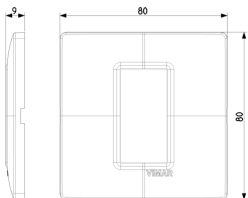

PLANA: Plate 1M techn. cream

14641.04

Wiring devices / Traditional wiring devices / PLANA / Cover plates

Plate 1M techn. cream

1-module cover plate, technopolymer, cream

2 - Will be discontinued

10 NR

14601 - Frame 1M +claws

14600 - Frame 1M without screws

3D

- **Class group:** Domestic switching devices
- **Class:** Cover frame for domestic switching devices
- **Number of units:** 1
- **Mounting direction:** Horizontal and vertical
- **Number of units horizontal:** 1
- **Number of units vertical:** 1
- **Number of modules horizontal (module system):** 1
- **Number of modules vertical (module system):** 1
- **With mounting grid:** Yes
- **Suitable for subfloor installation duct box:** Yes
- **Suitable for wall duct:** Yes
- **Suitable for built-in installation:** Yes
- **Label space/information surface:** Yes
- **Material:** Plastic
- **Material quality:** Thermoplastic

- **Halogen free:** Yes
- **Surface protection:** Untreated
- **Surface finishing:** Glossy
- **Colour:** White
- **RAL-number (similar):** 1015
- **Transparent:** No
- **With hinged lid:** No
- **Degree of protection (IP):** IP00
- **Type of fastening:** Clamp mounting
- **Width:** 80,00 mm
- **Height:** 80,00 mm
- **Depth:** 9,00 mm
- **Built-in width:** 80,00 mm
- **Built-in height:** 80,00 mm
- **Diameter bore hole (opening):** 0 mm

- 00. CE Marking - EU
- 01. IMQ - Italy ([download](#))

- 29. QCERT - Colombia
- 43. UKCA mark - Great Britain

8007352122703
1 NR
13x8x0.9 [cm]
14.2 [g]

8007352122710
10 NR
11x9.8x9.1 [cm]
182.47 [g]