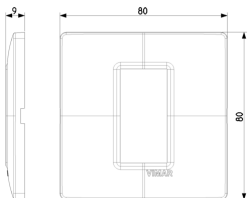

### Plate 1M techn. matt champagne

1-module cover plate, technopolymer, matt champagne

3 - Active

10 NR

14601 - Frame 1M +claws

14600 - Frame 1M without screws

3D

- **Class group:** Domestic switching devices
- **Class:** Cover frame for domestic switching devices
- **Number of units:** 1
- **Mounting direction:** Horizontal and vertical
- **Number of units horizontal:** 1
- **Number of units vertical:** 1
- **Number of modules horizontal (module system):** 1
- **Number of modules vertical (module system):** 1
- **With mounting grid:** Yes
- **Suitable for subfloor installation duct box:** Yes
- **Suitable for wall duct:** Yes
- **Suitable for built-in installation:** Yes
- **Label space/information surface:** Yes
- **Material:** Plastic
- **Material quality:** Thermoplastic
- **Halogen free:** Yes
- **Surface protection:** Lacquered
- **Surface finishing:** Glossy
- **Colour:** Beige
- **RAL-number (similar):** 1035
- **Transparent:** No
- **With hinged lid:** No
- **Degree of protection (IP):** IP00
- **Type of fastening:** Clamp mounting
- **Width:** 80,00 mm
- **Height:** 80,00 mm
- **Depth:** 9,00 mm
- **Built-in width:** 80,00 mm
- **Built-in height:** 80,00 mm
- **Diameter bore hole (opening):** 0 mm

- 00. CE Marking - EU
- 01. IMQ - Italy ([download](#))
- 29. QCERT - Colombia
- 43. UKCA mark - Great Britain

8007352122802  
1 NR  
13x8x0.9 [cm]  
14.13 [g]

8007352122819  
10 NR  
11x9.8x9.1 [cm]  
179.87 [g]

8007352637924  
540 NR  
59x34.5x32.5 [cm]  
10,470 [g]