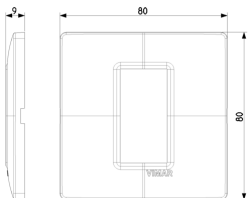

PLANA: Plate 1M techn. matt gold

14641.25

Wiring devices / Traditional wiring devices / PLANA / Cover plates

Plate 1M techn. matt gold

1-module cover plate, technopolymer, matt gold

3 - Active

10 NR

14601 - Frame 1M +claws

14600 - Frame 1M without screws

3D

- **Class group:** Domestic switching devices
- **Class:** Cover frame for domestic switching devices
- **Number of units:** 1
- **Mounting direction:** Horizontal and vertical
- **Number of units horizontal:** 1
- **Number of units vertical:** 1
- **Number of modules horizontal (module system):** 1
- **Number of modules vertical (module system):** 1
- **With mounting grid:** Yes
- **Suitable for subfloor installation duct box:** Yes
- **Suitable for wall duct:** Yes
- **Suitable for built-in installation:** Yes
- **Label space/information surface:** Yes
- **Material:** Plastic
- **Material quality:** Thermoplastic

- **Halogen free:** Yes
- **Surface protection:** Metallic
- **Surface finishing:** Glossy
- **Colour:** Gold
- **RAL-number (similar):** 1036
- **Transparent:** No
- **With hinged lid:** No
- **Degree of protection (IP):** IP00
- **Type of fastening:** Clamp mounting
- **Width:** 80,00 mm
- **Height:** 80,00 mm
- **Depth:** 9,00 mm
- **Built-in width:** 80,00 mm
- **Built-in height:** 80,00 mm
- **Diameter bore hole (opening):** 0 mm

- 00. CE Marking - EU
- 01. IMQ - Italy ([download](#))

- 29. QCERT - Colombia
- 43. UKCA mark - Great Britain

8007352132351
1 NR
13x8x0.9 [cm]
15.73 [g]

8007352132368
10 NR
11x9.8x9.1 [cm]
195.6 [g]