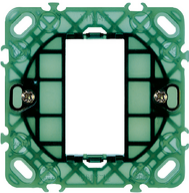

PLANA: Plate 1M techn. makorè

14641.33

Wiring devices / Traditional wiring devices / PLANA / Cover plates

Plate 1M techn. makorè

1-module cover plate, technopolymer, makoré

2 - Will be discontinued

10 NR

14601 - Frame 1M +claws

14600 - Frame 1M without screws

- **Class group:** Domestic switching devices
- **Class:** Cover frame for domestic switching devices
- **Number of units:** 1
- **Mounting direction:** Horizontal and vertical
- **Number of units horizontal:** 1
- **Number of units vertical:** 1
- **Number of modules horizontal (module system):** 1
- **Number of modules vertical (module system):** 1
- **With mounting grid:** Yes
- **Suitable for subfloor installation duct box:** Yes
- **Suitable for wall duct:** Yes
- **Suitable for built-in installation:** Yes
- **Label space/information surface:** Yes
- **Material:** Plastic
- **Material quality:** Thermoplastic

- **Halogen free:** Yes
- **Surface protection:** Lacquered
- **Surface finishing:** Glossy
- **Colour:** Other
- **RAL-number (similar):** 8012
- **Transparent:** No
- **With hinged lid:** No
- **Degree of protection (IP):** IP00
- **Type of fastening:** Clamp mounting
- **Width:** 80,00 mm
- **Height:** 80,00 mm
- **Depth:** 9,00 mm
- **Built-in width:** 80,00 mm
- **Built-in height:** 80,00 mm
- **Diameter bore hole (opening):** 0 mm