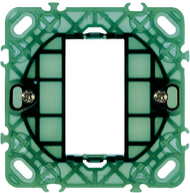

PLANA: Plate 1M Reflex ash

14641.40

Wiring devices / Traditional wiring devices / PLANA / Cover plates

Plate 1M Reflex ash

1-module cover plate, technopolymer, Reflex ash

3 - Active

10 NR

14601 - Frame 1M +claws

14600 - Frame 1M without screws

3D

- **Class group:** Domestic switching devices
- **Class:** Cover frame for domestic switching devices
- **Number of units:** 1
- **Mounting direction:** Horizontal and vertical
- **Number of units horizontal:** 1
- **Number of units vertical:** 1
- **Number of modules horizontal (module system):** 1
- **Number of modules vertical (module system):** 1
- **With mounting grid:** Yes
- **Suitable for subfloor installation duct box:** Yes
- **Suitable for wall duct:** Yes
- **Suitable for built-in installation:** Yes
- **Label space/information surface:** Yes
- **Material:** Plastic
- **Material quality:** Plastic glass

- **Halogen free:** Yes
- **Surface protection:** Untreated
- **Surface finishing:** Glossy
- **Colour:** Grey
- **RAL-number (similar):** 7023
- **Transparent:** No
- **With hinged lid:** No
- **Degree of protection (IP):** IP00
- **Type of fastening:** Clamp mounting
- **Width:** 80,00 mm
- **Height:** 80,00 mm
- **Depth:** 9,00 mm
- **Built-in width:** 80,00 mm
- **Built-in height:** 80,00 mm
- **Diameter bore hole (opening):** 0 mm