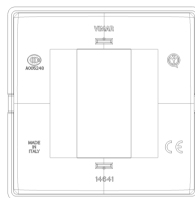

PLANA: Plate 1M Reflex ash

14641.40

Wiring devices / Traditional wiring devices / PLANA / Cover plates

Plate 1M Reflex ash

1-module cover plate, technopolymer, Reflex ash

3 - Active

10 NR

14601 - Frame 1M +claws

14600 - Frame 1M without screws

3D

- **Class group:** Domestic switching devices
- **Class:** Cover frame for domestic switching devices
- **Number of units:** 1
- **Mounting direction:** Horizontal and vertical
- **Number of units horizontal:** 1
- **Number of units vertical:** 1
- **Number of modules horizontal (module system):** 1
- **Number of modules vertical (module system):** 1
- **With mounting grid:** Yes
- **Suitable for subfloor installation duct box:** Yes
- **Suitable for wall duct:** Yes
- **Suitable for built-in installation:** Yes
- **Label space/information surface:** Yes
- **Material:** Plastic
- **Material quality:** Plastic glass

- **Halogen free:** Yes
- **Surface protection:** Untreated
- **Surface finishing:** Glossy
- **Colour:** Grey
- **RAL-number (similar):** 7023
- **Transparent:** No
- **With hinged lid:** No
- **Degree of protection (IP):** IP00
- **Type of fastening:** Clamp mounting
- **Width:** 80,00 mm
- **Height:** 80,00 mm
- **Depth:** 9,00 mm
- **Built-in width:** 80,00 mm
- **Built-in height:** 80,00 mm
- **Diameter bore hole (opening):** 0 mm

- 00. CE Marking - EU
- 01. IMQ - Italy ([download](#))

- 29. QCERT - Colombia
- 43. UKCA mark - Great Britain

8007352154230
1 NR
13x8x0.9 [cm]
19 [g]

8007352154247
10 NR
11x9.8x9.1 [cm]
228.93 [g]

8007352637863
540 NR
59x34.5x32.5 [cm]
13,170 [g]