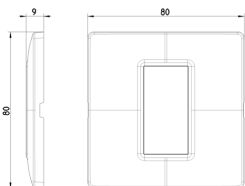

PLANA: Plate 1M Reflex ash

14641.40

Wiring devices / Traditional wiring devices / PLANA / Cover plates

Plate 1M Reflex ash

1-module cover plate, technopolymer, Reflex ash

3 - Active

10 NR

14601 - Frame 1M +claws

14600 - Frame 1M without screws

3D

- **Class group:** Domestic switching devices
- **Class:** Cover frame for domestic switching devices
- **Number of units:** 1
- **Mounting direction:** Horizontal and vertical
- **Number of units horizontal:** 1
- **Number of units vertical:** 1
- **Number of modules horizontal (module system):** 1
- **Number of modules vertical (module system):** 1
- **With mounting grid:** Yes
- **Suitable for subfloor installation duct box:** Yes
- **Suitable for wall duct:** Yes
- **Suitable for built-in installation:** Yes
- **Label space/information surface:** Yes
- **Material:** Plastic
- **Material quality:** Plastic glass

- **Halogen free:** Yes
- **Surface protection:** Untreated
- **Surface finishing:** Glossy
- **Colour:** Grey
- **RAL-number (similar):** 7023
- **Transparent:** No
- **With hinged lid:** No
- **Degree of protection (IP):** IP00
- **Type of fastening:** Clamp mounting
- **Width:** 80,00 mm
- **Height:** 80,00 mm
- **Depth:** 9,00 mm
- **Built-in width:** 80,00 mm
- **Built-in height:** 80,00 mm
- **Diameter bore hole (opening):** 0 mm

- 00. CE Marking - EU
- 01. IMQ - Italy ([download](#))

- 29. QCERT - Colombia
- 43. UKCA mark - Great Britain

8007352154230
1 NR
13x8x0.9 [cm]
19 [g]

8007352154247
10 NR
11x9.8x9.1 [cm]
228.93 [g]

8007352637863
540 NR
59x34.5x32.5 [cm]
13,170 [g]