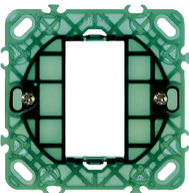

PLANA: Plate 1M Reflex orange

14641.48

Wiring devices / Traditional wiring devices / PLANA / Cover plates

Plate 1M Reflex orange

1-module cover plate, technopolymer, Reflex orange

3 - Active

10 NR

14601 - Frame 1M +claws

14600 - Frame 1M without screws

3D

- **Class group:** Domestic switching devices
- **Class:** Cover frame for domestic switching devices
- **Number of units:** 1
- **Mounting direction:** Horizontal and vertical
- **Number of units horizontal:** 1
- **Number of units vertical:** 1
- **Number of modules horizontal (module system):** 1
- **Number of modules vertical (module system):** 1
- **With mounting grid:** Yes
- **Suitable for subfloor installation duct box:** Yes
- **Suitable for wall duct:** Yes
- **Suitable for built-in installation:** Yes
- **Label space/information surface:** Yes
- **Material:** Plastic
- **Material quality:** Plastic glass

- **Halogen free:** Yes
- **Surface protection:** Untreated
- **Surface finishing:** Glossy
- **Colour:** Orange
- **RAL-number (similar):** 2011
- **Transparent:** No
- **With hinged lid:** No
- **Degree of protection (IP):** IP00
- **Type of fastening:** Clamp mounting
- **Width:** 80,00 mm
- **Height:** 80,00 mm
- **Depth:** 9,00 mm
- **Built-in width:** 80,00 mm
- **Built-in height:** 80,00 mm
- **Diameter bore hole (opening):** 0 mm