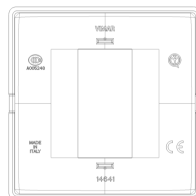

PLANA: Plate 1M Reflex orange

14641.48

Wiring devices / Traditional wiring devices / PLANA / Cover plates

Plate 1M Reflex orange

1-module cover plate, technopolymer, Reflex orange

3 - Active

10 NR

14601 - Frame 1M +claws

14600 - Frame 1M without screws

3D

- **Class group:** Domestic switching devices
- **Class:** Cover frame for domestic switching devices
- **Number of units:** 1
- **Mounting direction:** Horizontal and vertical
- **Number of units horizontal:** 1
- **Number of units vertical:** 1
- **Number of modules horizontal (module system):** 1
- **Number of modules vertical (module system):** 1
- **With mounting grid:** Yes
- **Suitable for subfloor installation duct box:** Yes
- **Suitable for wall duct:** Yes
- **Suitable for built-in installation:** Yes
- **Label space/information surface:** Yes
- **Material:** Plastic
- **Material quality:** Plastic glass

- **Halogen free:** Yes
- **Surface protection:** Untreated
- **Surface finishing:** Glossy
- **Colour:** Orange
- **RAL-number (similar):** 2011
- **Transparent:** No
- **With hinged lid:** No
- **Degree of protection (IP):** IP00
- **Type of fastening:** Clamp mounting
- **Width:** 80,00 mm
- **Height:** 80,00 mm
- **Depth:** 9,00 mm
- **Built-in width:** 80,00 mm
- **Built-in height:** 80,00 mm
- **Diameter bore hole (opening):** 0 mm