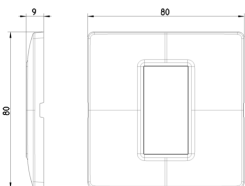

PLANA: Plate 1M Reflex orange

14641.48

Wiring devices / Traditional wiring devices / PLANA / Cover plates

Plate 1M Reflex orange

1-module cover plate, technopolymer, Reflex orange

3 - Active

10 NR

14601 - Frame 1M +claws

14600 - Frame 1M without screws

3D

- **Class group:** Domestic switching devices
- **Class:** Cover frame for domestic switching devices
- **Number of units:** 1
- **Mounting direction:** Horizontal and vertical
- **Number of units horizontal:** 1
- **Number of units vertical:** 1
- **Number of modules horizontal (module system):** 1
- **Number of modules vertical (module system):** 1
- **With mounting grid:** Yes
- **Suitable for subfloor installation duct box:** Yes
- **Suitable for wall duct:** Yes
- **Suitable for built-in installation:** Yes
- **Label space/information surface:** Yes
- **Material:** Plastic
- **Material quality:** Plastic glass

- **Halogen free:** Yes
- **Surface protection:** Untreated
- **Surface finishing:** Glossy
- **Colour:** Orange
- **RAL-number (similar):** 2011
- **Transparent:** No
- **With hinged lid:** No
- **Degree of protection (IP):** IP00
- **Type of fastening:** Clamp mounting
- **Width:** 80,00 mm
- **Height:** 80,00 mm
- **Depth:** 9,00 mm
- **Built-in width:** 80,00 mm
- **Built-in height:** 80,00 mm
- **Diameter bore hole (opening):** 0 mm

- 00. CE Marking - EU
- 01. IMQ - Italy ([download](#))

- 29. QCERT - Colombia
- 43. UKCA mark - Great Britain

8007352154278
1 NR
13x8x0.9 [cm]
18.93 [g]

8007352154285
10 NR
11x9.8x9.1 [cm]
229.53 [g]