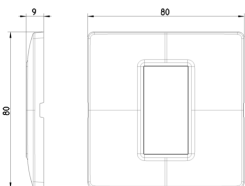

PLANA: Plate 1M Reflex tobacco

14641.49

Wiring devices / Traditional wiring devices / PLANA / Cover plates

Plate 1M Reflex tobacco

1-module cover plate, technopolymer, Reflex tobacco

3 - Active

10 NR

14601 - Frame 1M +claws

14600 - Frame 1M without screws

3D

- **Class group:** Domestic switching devices
- **Class:** Cover frame for domestic switching devices
- **Number of units:** 1
- **Mounting direction:** Horizontal and vertical
- **Number of units horizontal:** 1
- **Number of units vertical:** 1
- **Number of modules horizontal (module system):** 1
- **Number of modules vertical (module system):** 1
- **With mounting grid:** Yes
- **Suitable for subfloor installation duct box:** Yes
- **Suitable for wall duct:** Yes
- **Suitable for built-in installation:** Yes
- **Label space/information surface:** Yes
- **Material:** Plastic
- **Material quality:** Plastic glass

- **Halogen free:** Yes
- **Surface protection:** Untreated
- **Surface finishing:** Glossy
- **Colour:** Brown
- **RAL-number (similar):** 8003
- **Transparent:** No
- **With hinged lid:** No
- **Degree of protection (IP):** IP00
- **Type of fastening:** Clamp mounting
- **Width:** 80,00 mm
- **Height:** 80,00 mm
- **Depth:** 9,00 mm
- **Built-in width:** 80,00 mm
- **Built-in height:** 80,00 mm
- **Diameter bore hole (opening):** 0 mm

- 00. CE Marking - EU
- 01. IMQ - Italy ([download](#))

- 29. QCERT - Colombia
- 43. UKCA mark - Great Britain

8007352154292
1 NR
13x8x0.9 [cm]
19 [g]

8007352154308
10 NR
11x9.8x9.1 [cm]
231.4 [g]

8007352638105
540 NR
59x34.5x32.5 [cm]
13,170 [g]