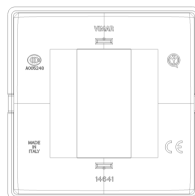

PLANA: Plate 1M Reflex tobacco

14641.49

Wiring devices / Traditional wiring devices / PLANA / Cover plates

Plate 1M Reflex tobacco

1-module cover plate, technopolymer, Reflex tobacco

3 - Active

10 NR

14601 - Frame 1M +claws

14600 - Frame 1M without screws

3D

- **Class group:** Domestic switching devices
- **Class:** Cover frame for domestic switching devices
- **Number of units:** 1
- **Mounting direction:** Horizontal and vertical
- **Number of units horizontal:** 1
- **Number of units vertical:** 1
- **Number of modules horizontal (module system):** 1
- **Number of modules vertical (module system):** 1
- **With mounting grid:** Yes
- **Suitable for subfloor installation duct box:** Yes
- **Suitable for wall duct:** Yes
- **Suitable for built-in installation:** Yes
- **Label space/information surface:** Yes
- **Material:** Plastic
- **Material quality:** Plastic glass

- **Halogen free:** Yes
- **Surface protection:** Untreated
- **Surface finishing:** Glossy
- **Colour:** Brown
- **RAL-number (similar):** 8003
- **Transparent:** No
- **With hinged lid:** No
- **Degree of protection (IP):** IP00
- **Type of fastening:** Clamp mounting
- **Width:** 80,00 mm
- **Height:** 80,00 mm
- **Depth:** 9,00 mm
- **Built-in width:** 80,00 mm
- **Built-in height:** 80,00 mm
- **Diameter bore hole (opening):** 0 mm

- 00. CE Marking - EU
- 01. IMQ - Italy ([download](#))

- 29. QCERT - Colombia
- 43. UKCA mark - Great Britain

8007352154292
1 NR
13x8x0.9 [cm]
19 [g]

8007352154308
10 NR
11x9.8x9.1 [cm]
231.4 [g]

8007352638105
540 NR
59x34.5x32.5 [cm]
13,170 [g]