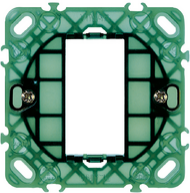

PLANA: Plate 1M Reflex tobacco

14641.49

Wiring devices / Traditional wiring devices / PLANA / Cover plates

Plate 1M Reflex tobacco

1-module cover plate, technopolymer, Reflex tobacco

3 - Active

10 NR

14601 - Frame 1M +claws

14600 - Frame 1M without screws

3D

- **Class group:** Domestic switching devices
- **Class:** Cover frame for domestic switching devices
- **Number of units:** 1
- **Mounting direction:** Horizontal and vertical
- **Number of units horizontal:** 1
- **Number of units vertical:** 1
- **Number of modules horizontal (module system):** 1
- **Number of modules vertical (module system):** 1
- **With mounting grid:** Yes
- **Suitable for subfloor installation duct box:** Yes
- **Suitable for wall duct:** Yes
- **Suitable for built-in installation:** Yes
- **Label space/information surface:** Yes
- **Material:** Plastic
- **Material quality:** Plastic glass

- **Halogen free:** Yes
- **Surface protection:** Untreated
- **Surface finishing:** Glossy
- **Colour:** Brown
- **RAL-number (similar):** 8003
- **Transparent:** No
- **With hinged lid:** No
- **Degree of protection (IP):** IP00
- **Type of fastening:** Clamp mounting
- **Width:** 80,00 mm
- **Height:** 80,00 mm
- **Depth:** 9,00 mm
- **Built-in width:** 80,00 mm
- **Built-in height:** 80,00 mm
- **Diameter bore hole (opening):** 0 mm