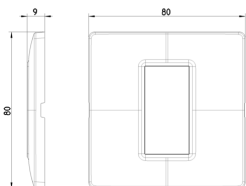

### Plate 1M Reflex ruby

1-module cover plate, technopolymer, Reflex ruby

3 - Active

10 NR

14601 - Frame 1M +claws

14600 - Frame 1M without screws

3D

- **Class group:** Domestic switching devices
- **Class:** Cover frame for domestic switching devices
- **Number of units:** 1
- **Mounting direction:** Horizontal and vertical
- **Number of units horizontal:** 1
- **Number of units vertical:** 1
- **Number of modules horizontal (module system):** 1
- **Number of modules vertical (module system):** 1
- **With mounting grid:** Yes
- **Suitable for subfloor installation duct box:** Yes
- **Suitable for wall duct:** Yes
- **Suitable for built-in installation:** Yes
- **Label space/information surface:** Yes
- **Material:** Plastic
- **Material quality:** Plastic glass

- **Halogen free:** Yes
- **Surface protection:** Untreated
- **Surface finishing:** Glossy
- **Colour:** Red
- **RAL-number (similar):** 3001
- **Transparent:** No
- **With hinged lid:** No
- **Degree of protection (IP):** IP00
- **Type of fastening:** Clamp mounting
- **Width:** 80,00 mm
- **Height:** 80,00 mm
- **Depth:** 9,00 mm
- **Built-in width:** 80,00 mm
- **Built-in height:** 80,00 mm
- **Diameter bore hole (opening):** 0 mm

- 00. CE Marking - EU
- 01. IMQ - Italy ([download](#))

- 29. QCERT - Colombia
- 43. UKCA mark - Great Britain

8007352154339  
1 NR  
13x8x0.9 [cm]  
19 [g]

8007352154346  
10 NR  
11x9.8x9.1 [cm]  
231.07 [g]