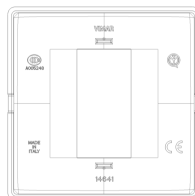

## PLANA: Plate 1M Reflex ruby

**14641.51**

Wiring devices / Traditional wiring devices / PLANA / Cover plates

### Plate 1M Reflex ruby

1-module cover plate, technopolymer, Reflex ruby

3 - Active

10 NR

14601 - Frame 1M +claws

14600 - Frame 1M without screws

3D

- **Class group:** Domestic switching devices
- **Class:** Cover frame for domestic switching devices
- **Number of units:** 1
- **Mounting direction:** Horizontal and vertical
- **Number of units horizontal:** 1
- **Number of units vertical:** 1
- **Number of modules horizontal (module system):** 1
- **Number of modules vertical (module system):** 1
- **With mounting grid:** Yes
- **Suitable for subfloor installation duct box:** Yes
- **Suitable for wall duct:** Yes
- **Suitable for built-in installation:** Yes
- **Label space/information surface:** Yes
- **Material:** Plastic
- **Material quality:** Plastic glass

- **Halogen free:** Yes
- **Surface protection:** Untreated
- **Surface finishing:** Glossy
- **Colour:** Red
- **RAL-number (similar):** 3001
- **Transparent:** No
- **With hinged lid:** No
- **Degree of protection (IP):** IP00
- **Type of fastening:** Clamp mounting
- **Width:** 80,00 mm
- **Height:** 80,00 mm
- **Depth:** 9,00 mm
- **Built-in width:** 80,00 mm
- **Built-in height:** 80,00 mm
- **Diameter bore hole (opening):** 0 mm