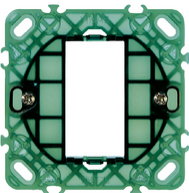

## PLANA: Plate 1M Reflex ruby

**14641.51**

Wiring devices / Traditional wiring devices / PLANA / Cover plates

### Plate 1M Reflex ruby

1-module cover plate, technopolymer, Reflex ruby

3 - Active

10 NR

14601 - Frame 1M +claws

14600 - Frame 1M without screws

3D

- **Class group:** Domestic switching devices
- **Class:** Cover frame for domestic switching devices
- **Number of units:** 1
- **Mounting direction:** Horizontal and vertical
- **Number of units horizontal:** 1
- **Number of units vertical:** 1
- **Number of modules horizontal (module system):** 1
- **Number of modules vertical (module system):** 1
- **With mounting grid:** Yes
- **Suitable for subfloor installation duct box:** Yes
- **Suitable for wall duct:** Yes
- **Suitable for built-in installation:** Yes
- **Label space/information surface:** Yes
- **Material:** Plastic
- **Material quality:** Plastic glass

- **Halogen free:** Yes
- **Surface protection:** Untreated
- **Surface finishing:** Glossy
- **Colour:** Red
- **RAL-number (similar):** 3001
- **Transparent:** No
- **With hinged lid:** No
- **Degree of protection (IP):** IP00
- **Type of fastening:** Clamp mounting
- **Width:** 80,00 mm
- **Height:** 80,00 mm
- **Depth:** 9,00 mm
- **Built-in width:** 80,00 mm
- **Built-in height:** 80,00 mm
- **Diameter bore hole (opening):** 0 mm