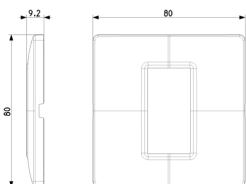

## PLANA: Plate 1M metal metallized bronze

**14641.70**

Wiring devices / Traditional wiring devices / PLANA / Cover plates

### Plate 1M metal metallized bronze

1-module cover plate, metal, metallized bronze

3 - Active

1 NR

14601 - Frame 1M +claws

14600 - Frame 1M without screws

3D

- **Class group:** Domestic switching devices
- **Class:** Cover frame for domestic switching devices
- **Number of units:** 1
- **Mounting direction:** Horizontal and vertical
- **Number of units horizontal:** 1
- **Number of units vertical:** 1
- **Number of modules horizontal (module system):** 1
- **Number of modules vertical (module system):** 1
- **With mounting grid:** Yes
- **Suitable for subfloor installation duct box:** Yes
- **Suitable for wall duct:** Yes
- **Suitable for built-in installation:** Yes
- **Label space/information surface:** Yes
- **Material:** Metal
- **Material quality:** Other

- **Halogen free:** Yes
- **Surface protection:** Lacquered
- **Surface finishing:** Glossy
- **Colour:** Bronze
- **RAL-number (similar):** 1036
- **Transparent:** No
- **With hinged lid:** No
- **Degree of protection (IP):** IP00
- **Type of fastening:** Clamp mounting
- **Width:** 80,00 mm
- **Height:** 80,00 mm
- **Depth:** 9,00 mm
- **Built-in width:** 80,00 mm
- **Built-in height:** 80,00 mm
- **Diameter bore hole (opening):** 0 mm

- 00. CE Marking - EU
- 01. IMQ - Italy ([download](#))
- 15. CCC - China ([download](#))

- 29. QCERT - Colombia
- 43. UKCA mark - Great Britain

8007352322554  
1 NR  
9.2x9.3x1.6 [cm]  
76.33 [g]

8007352322561  
5 NR  
10.2x10x10.4 [cm]  
419.87 [g]