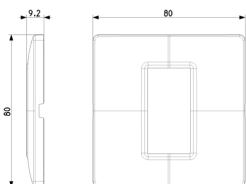

PLANA: Plate 1M metal Silver

14641.71

Wiring devices / Traditional wiring devices / PLANA / Cover plates

Plate 1M metal Silver

1-module cover plate, metal, metallized silver

3 - Active

1 NR

14601 - Frame 1M +claws

14600 - Frame 1M without screws

3D

- **Class group:** Domestic switching devices
- **Class:** Cover frame for domestic switching devices
- **Number of units:** 1
- **Mounting direction:** Horizontal and vertical
- **Number of units horizontal:** 1
- **Number of units vertical:** 1
- **Number of modules horizontal (module system):** 1
- **Number of modules vertical (module system):** 1
- **With mounting grid:** Yes
- **Suitable for subfloor installation duct box:** Yes
- **Suitable for wall duct:** Yes
- **Suitable for built-in installation:** Yes
- **Label space/information surface:** Yes
- **Material:** Metal
- **Material quality:** Other

- **Halogen free:** Yes
- **Surface protection:** Lacquered
- **Surface finishing:** Glossy
- **Colour:** Silver
- **RAL-number (similar):** 9023
- **Transparent:** No
- **With hinged lid:** No
- **Degree of protection (IP):** IP00
- **Type of fastening:** Clamp mounting
- **Width:** 80,00 mm
- **Height:** 80,00 mm
- **Depth:** 9,00 mm
- **Built-in width:** 80,00 mm
- **Built-in height:** 80,00 mm
- **Diameter bore hole (opening):** 0 mm

- 00. CE Marking - EU
- 01. IMQ - Italy ([download](#))
- 15. CCC - China ([download](#))

- 29. QCERT - Colombia
- 43. UKCA mark - Great Britain

8007352267244
1 NR
9.2x9.3x1.6 [cm]
76.2 [g]

8007352267251
5 NR
10.2x10x10.4 [cm]
415.67 [g]