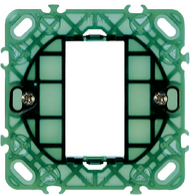

PLANA: Plate 1M metal Silver

14641.71

Wiring devices / Traditional wiring devices / PLANA / Cover plates

Plate 1M metal Silver

1-module cover plate, metal, metallized silver

3 - Active

1 NR

14601 - Frame 1M +claws

14600 - Frame 1M without screws

3D

- **Class group:** Domestic switching devices
- **Class:** Cover frame for domestic switching devices
- **Number of units:** 1
- **Mounting direction:** Horizontal and vertical
- **Number of units horizontal:** 1
- **Number of units vertical:** 1
- **Number of modules horizontal (module system):** 1
- **Number of modules vertical (module system):** 1
- **With mounting grid:** Yes
- **Suitable for subfloor installation duct box:** Yes
- **Suitable for wall duct:** Yes
- **Suitable for built-in installation:** Yes
- **Label space/information surface:** Yes
- **Material:** Metal
- **Material quality:** Other

- **Halogen free:** Yes
- **Surface protection:** Lacquered
- **Surface finishing:** Glossy
- **Colour:** Silver
- **RAL-number (similar):** 9023
- **Transparent:** No
- **With hinged lid:** No
- **Degree of protection (IP):** IP00
- **Type of fastening:** Clamp mounting
- **Width:** 80,00 mm
- **Height:** 80,00 mm
- **Depth:** 9,00 mm
- **Built-in width:** 80,00 mm
- **Built-in height:** 80,00 mm
- **Diameter bore hole (opening):** 0 mm