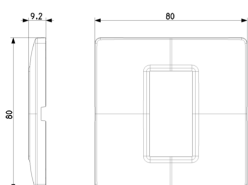

### Plate 1M metal pearl silver

1-module cover plate, metal, pearl silver

2 - Will be discontinued

1 NR

14601 - Frame 1M +claws

14600 - Frame 1M without screws

3D

- **Class group:** Domestic switching devices
- **Class:** Cover frame for domestic switching devices
- **Number of units:** 1
- **Mounting direction:** Horizontal and vertical
- **Number of units horizontal:** 1
- **Number of units vertical:** 1
- **Number of modules horizontal (module system):** 1
- **Number of modules vertical (module system):** 1
- **With mounting grid:** Yes
- **Suitable for subfloor installation duct box:** Yes
- **Suitable for wall duct:** Yes
- **Suitable for built-in installation:** Yes
- **Label space/information surface:** Yes
- **Material:** Metal
- **Material quality:** Other

- **Halogen free:** Yes
- **Surface protection:** Metallic
- **Surface finishing:** Matt
- **Colour:** White
- **RAL-number (similar):** 7048
- **Transparent:** No
- **With hinged lid:** No
- **Degree of protection (IP):** IP00
- **Type of fastening:** Clamp mounting
- **Width:** 80,00 mm
- **Height:** 80,00 mm
- **Depth:** 9,00 mm
- **Built-in width:** 80,00 mm
- **Built-in height:** 80,00 mm
- **Diameter bore hole (opening):** 0 mm

• 01. IMQ - Italy ([download](#))

• 29. QCERT - Colombia

8007352554979  
1 NR  
9.2x9.3x1.6 [cm]  
76 [g]

8007352554986  
5 NR  
10.2x10x10.4 [cm]  
425 [g]

Vimar