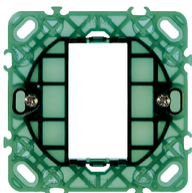

## PLANA: Plate 1M metal pearl silver

**14641.75.01**

Wiring devices / Traditional wiring devices / PLANA / Cover plates

### Plate 1M metal pearl silver

1-module cover plate, metal, pearl silver

2 - Will be discontinued

1 NR

14601 - Frame 1M +claws

14600 - Frame 1M without screws

3D

- **Class group:** Domestic switching devices
- **Class:** Cover frame for domestic switching devices
- **Number of units:** 1
- **Mounting direction:** Horizontal and vertical
- **Number of units horizontal:** 1
- **Number of units vertical:** 1
- **Number of modules horizontal (module system):** 1
- **Number of modules vertical (module system):** 1
- **With mounting grid:** Yes
- **Suitable for subfloor installation duct box:** Yes
- **Suitable for wall duct:** Yes
- **Suitable for built-in installation:** Yes
- **Label space/information surface:** Yes
- **Material:** Metal
- **Material quality:** Other

- **Halogen free:** Yes
- **Surface protection:** Metallic
- **Surface finishing:** Matt
- **Colour:** White
- **RAL-number (similar):** 7048
- **Transparent:** No
- **With hinged lid:** No
- **Degree of protection (IP):** IP00
- **Type of fastening:** Clamp mounting
- **Width:** 80,00 mm
- **Height:** 80,00 mm
- **Depth:** 9,00 mm
- **Built-in width:** 80,00 mm
- **Built-in height:** 80,00 mm
- **Diameter bore hole (opening):** 0 mm