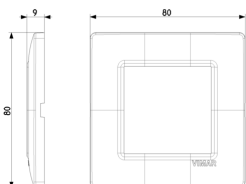

PLANA: Plate 2M techn. beige

14642.03

Wiring devices / Traditional wiring devices / PLANA / Cover plates

Plate 2M techn. beige

2-module cover plate, technopolymer, beige

3 - Active

10 NR

14602 - Frame 2M +claws
71mm

14603 - Frame 2M without
screws 71mm

3D

- **Class group:** Domestic switching devices
- **Class:** Cover frame for domestic switching devices
- **Number of units:** 2
- **Mounting direction:** Horizontal and vertical
- **Number of units horizontal:** 2
- **Number of units vertical:** 1
- **Number of modules horizontal (module system):** 2
- **Number of modules vertical (module system):** 1
- **With mounting grid:** Yes
- **Suitable for subfloor installation duct box:** Yes
- **Suitable for wall duct:** Yes
- **Suitable for built-in installation:** Yes
- **Label space/information surface:** Yes
- **Material:** Plastic
- **Material quality:** Thermoplastic
- **Halogen free:** Yes
- **Surface protection:** Untreated
- **Surface finishing:** Glossy
- **Colour:** Beige
- **RAL-number (similar):** 1013
- **Transparent:** No
- **With hinged lid:** No
- **Degree of protection (IP):** IP00
- **Type of fastening:** Clamp mounting
- **Width:** 80,00 mm
- **Height:** 80,00 mm
- **Depth:** 9,00 mm
- **Built-in width:** 80,00 mm
- **Built-in height:** 80,00 mm
- **Diameter bore hole (opening):** 0 mm

- 00. CE Marking - EU
- 01. IMQ - Italy ([download](#))
- 29. QCERT - Colombia
- 43. UKCA mark - Great Britain

8007352111585
1 NR
13x8x0.9 [cm]
12.51 [g]

8007352111592
10 NR
11x9.8x9.1 [cm]
170.77 [g]

8007352626522
540 NR
59x34.5x32.5 [cm]
9,971.58 [g]