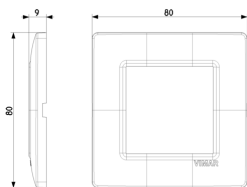

PLANA: Plate 2M techn. metallized bronze

14642.26

Wiring devices / Traditional wiring devices / PLANA / Cover plates

Plate 2M techn. metallized bronze

2-module cover plate, technopolymer, metallized bronze

3 - Active

10 NR