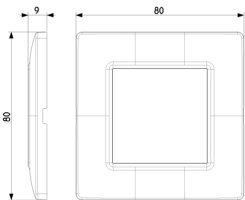

### Plate 2M Reflex mint

2-module cover plate, technopolymer, Reflex mint

3 - Active

10 NR

14602 - Frame 2M +claws  
71mm

14603 - Frame 2M without  
screws 71mm

3D

- **Class group:** Domestic switching devices
- **Class:** Cover frame for domestic switching devices
- **Number of units:** 2
- **Mounting direction:** Horizontal and vertical
- **Number of units horizontal:** 2
- **Number of units vertical:** 1
- **Number of modules horizontal (module system):** 2
- **Number of modules vertical (module system):** 1
- **With mounting grid:** Yes
- **Suitable for subfloor installation duct box:** Yes
- **Suitable for wall duct:** Yes
- **Suitable for built-in installation:** Yes
- **Label space/information surface:** Yes
- **Material:** Plastic
- **Material quality:** Plastic glass

- **Halogen free:** Yes
- **Surface protection:** Untreated
- **Surface finishing:** Glossy
- **Colour:** Green
- **RAL-number (similar):** 6019
- **Transparent:** No
- **With hinged lid:** No
- **Degree of protection (IP):** IP00
- **Type of fastening:** Clamp mounting
- **Width:** 80,00 mm
- **Height:** 80,00 mm
- **Depth:** 9,00 mm
- **Built-in width:** 80,00 mm
- **Built-in height:** 80,00 mm
- **Diameter bore hole (opening):** 0 mm

- 00. CE Marking - EU
- 01. IMQ - Italy ([download](#))

- 29. QCERT - Colombia
- 43. UKCA mark - Great Britain

8007352121881  
1 NR  
13x8x0.9 [cm]  
17.4 [g]

8007352121898  
10 NR  
11x9.8x9.1 [cm]  
214.93 [g]

8007352638051  
540 NR  
59x34.5x32.5 [cm]  
12,360 [g]