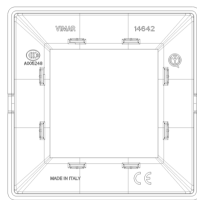

### Plate 2M Reflex mint

2-module cover plate, technopolymer, Reflex mint

3 - Active

10 NR

14602 - Frame 2M +claws  
71mm

14603 - Frame 2M without  
screws 71mm

3D

- **Class group:** Domestic switching devices
- **Class:** Cover frame for domestic switching devices
- **Number of units:** 2
- **Mounting direction:** Horizontal and vertical
- **Number of units horizontal:** 2
- **Number of units vertical:** 1
- **Number of modules horizontal (module system):** 2
- **Number of modules vertical (module system):** 1
- **With mounting grid:** Yes
- **Suitable for subfloor installation duct box:** Yes
- **Suitable for wall duct:** Yes
- **Suitable for built-in installation:** Yes
- **Label space/information surface:** Yes
- **Material:** Plastic
- **Material quality:** Plastic glass

- **Halogen free:** Yes
- **Surface protection:** Untreated
- **Surface finishing:** Glossy
- **Colour:** Green
- **RAL-number (similar):** 6019
- **Transparent:** No
- **With hinged lid:** No
- **Degree of protection (IP):** IP00
- **Type of fastening:** Clamp mounting
- **Width:** 80,00 mm
- **Height:** 80,00 mm
- **Depth:** 9,00 mm
- **Built-in width:** 80,00 mm
- **Built-in height:** 80,00 mm
- **Diameter bore hole (opening):** 0 mm

8007352638051  
540 NR  
59x34.5x32.5 [cm]  
12,360 [g]