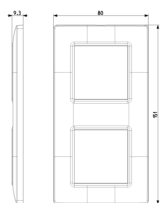

PLANA: Plate 4M (2+2) 71mm Reflex snow

14643.41

Wiring devices / Traditional wiring devices / PLANA / Cover plates

Plate 4M (2+2) 71mm Reflex snow

4-module cover plate (2+2, 71 mm distance between centres),
technopolymer, Reflex snow

3 - Active

5 NR

14603 - Frame 2M without
screws 71mm

3D

- **Class group:** Domestic switching devices
- **Class:** Cover frame for domestic switching devices
- **Number of units:** 4
- **Mounting direction:** Horizontal and vertical
- **Number of units horizontal:** 4
- **Number of units vertical:** 1
- **Number of modules horizontal (module system):** 4
- **Number of modules vertical (module system):** 1
- **With mounting grid:** Yes
- **Suitable for subfloor installation duct box:** Yes
- **Suitable for wall duct:** Yes
- **Suitable for built-in installation:** Yes
- **Label space/information surface:** Yes
- **Material:** Plastic
- **Material quality:** Plastic glass
- **Halogen free:** Yes
- **Surface protection:** Untreated
- **Surface finishing:** Glossy
- **Colour:** White
- **RAL-number (similar):** 9016
- **Transparent:** No
- **With hinged lid:** No
- **Degree of protection (IP):** IP00
- **Type of fastening:** Clamp mounting
- **Width:** 151,00 mm
- **Height:** 80,00 mm
- **Depth:** 9,30 mm
- **Built-in width:** 151,00 mm
- **Built-in height:** 80,00 mm
- **Diameter bore hole (opening):** 0 mm

• 01. IMQ - Italy ([download](#))

• 29. QCERT - Colombia

8 007352433144
1 NR
20x8x0.9 [cm]
32 [g]

8007352433151
5 NR
21.6x9x5.3 [cm]
202.4 [g]

8007352637696
110 NR
50.5x20x28 [cm]
4,892 [g]