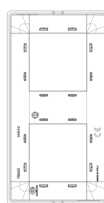

PLANA: Plate 4M (2+2) 71mm Reflex snow

14643.41

Wiring devices / Traditional wiring devices / PLANA / Cover plates

Plate 4M (2+2) 71mm Reflex snow

4-module cover plate (2+2, 71 mm distance between centres),
technopolymer, Reflex snow

3 - Active

5 NR

14603 - Frame 2M without
screws 71mm

3D

- **Class group:** Domestic switching devices
- **Class:** Cover frame for domestic switching devices
- **Number of units:** 4
- **Mounting direction:** Horizontal and vertical
- **Number of units horizontal:** 4
- **Number of units vertical:** 1
- **Number of modules horizontal (module system):** 4
- **Number of modules vertical (module system):** 1
- **With mounting grid:** Yes
- **Suitable for subfloor installation duct box:** Yes
- **Suitable for wall duct:** Yes
- **Suitable for built-in installation:** Yes
- **Label space/information surface:** Yes
- **Material:** Plastic
- **Material quality:** Plastic glass
- **Halogen free:** Yes
- **Surface protection:** Untreated
- **Surface finishing:** Glossy
- **Colour:** White
- **RAL-number (similar):** 9016
- **Transparent:** No
- **With hinged lid:** No
- **Degree of protection (IP):** IP00
- **Type of fastening:** Clamp mounting
- **Width:** 151,00 mm
- **Height:** 80,00 mm
- **Depth:** 9,30 mm
- **Built-in width:** 151,00 mm
- **Built-in height:** 80,00 mm
- **Diameter bore hole (opening):** 0 mm

• 01. IMQ - Italy ([download](#))

• 29. QCERT - Colombia

8 007352433144
1 NR
20x8x0.9 [cm]
32 [g]

8007352433151
5 NR
21.6x9x5.3 [cm]
202.4 [g]

8007352637696
110 NR
50.5x20x28 [cm]
4,892 [g]