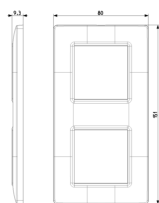

PLANA: Plate 4M (2+2) 71mm Reflex mint

14643.44

Wiring devices / Traditional wiring devices / PLANA / Cover plates

Plate 4M (2+2) 71mm Reflex mint

4-module cover plate (2+2, 71 mm distance between centres),
technopolymer, Reflex mint

3 - Active

5 NR

14603 - Frame 2M without
screws 71mm

3D

- **Class group:** Domestic switching devices
- **Class:** Cover frame for domestic switching devices
- **Number of units:** 4
- **Mounting direction:** Horizontal and vertical
- **Number of units horizontal:** 4
- **Number of units vertical:** 1
- **Number of modules horizontal (module system):** 4
- **Number of modules vertical (module system):** 1
- **With mounting grid:** Yes
- **Suitable for subfloor installation duct box:** Yes
- **Suitable for wall duct:** Yes
- **Suitable for built-in installation:** Yes
- **Label space/information surface:** Yes
- **Material:** Plastic
- **Material quality:** Plastic glass

- **Halogen free:** Yes
- **Surface protection:** Untreated
- **Surface finishing:** Glossy
- **Colour:** Green
- **RAL-number (similar):** 6019
- **Transparent:** No
- **With hinged lid:** No
- **Degree of protection (IP):** IP00
- **Type of fastening:** Clamp mounting
- **Width:** 151,00 mm
- **Height:** 80,00 mm
- **Depth:** 9,30 mm
- **Built-in width:** 151,00 mm
- **Built-in height:** 80,00 mm
- **Diameter bore hole (opening):** 0 mm