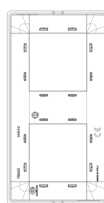

## PLANA: Plate 4M (2+2) 71mm Reflex tobacco

**14643.49**

Wiring devices / Traditional wiring devices / PLANA / Cover plates

### Plate 4M (2+2) 71mm Reflex tobacco

4-module cover plate (2+2, 71 mm distance between centres),  
technopolymer, Reflex tobacco

3 - Active

5 NR

14603 - Frame 2M without  
screws 71mm

3D

- **Class group:** Domestic switching devices
- **Class:** Cover frame for domestic switching devices
- **Number of units:** 4
- **Mounting direction:** Horizontal and vertical
- **Number of units horizontal:** 4
- **Number of units vertical:** 1
- **Number of modules horizontal (module system):** 4
- **Number of modules vertical (module system):** 1
- **With mounting grid:** Yes
- **Suitable for subfloor installation duct box:** Yes
- **Suitable for wall duct:** Yes
- **Suitable for built-in installation:** Yes
- **Label space/information surface:** Yes
- **Material:** Plastic
- **Material quality:** Plastic glass

- **Halogen free:** Yes
- **Surface protection:** Untreated
- **Surface finishing:** Glossy
- **Colour:** Brown
- **RAL-number (similar):** 8003
- **Transparent:** No
- **With hinged lid:** No
- **Degree of protection (IP):** IP00
- **Type of fastening:** Clamp mounting
- **Width:** 151,00 mm
- **Height:** 80,00 mm
- **Depth:** 9,30 mm
- **Built-in width:** 151,00 mm
- **Built-in height:** 80,00 mm
- **Diameter bore hole (opening):** 0 mm