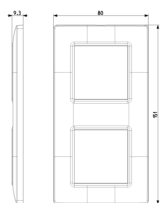

### Plate 4M (2+2) 71mm Reflex tobacco

4-module cover plate (2+2, 71 mm distance between centres),  
technopolymer, Reflex tobacco

3 - Active

5 NR

14603 - Frame 2M without  
screws 71mm

3D

- **Class group:** Domestic switching devices
- **Class:** Cover frame for domestic switching devices
- **Number of units:** 4
- **Mounting direction:** Horizontal and vertical
- **Number of units horizontal:** 4
- **Number of units vertical:** 1
- **Number of modules horizontal (module system):** 4
- **Number of modules vertical (module system):** 1
- **With mounting grid:** Yes
- **Suitable for subfloor installation duct box:** Yes
- **Suitable for wall duct:** Yes
- **Suitable for built-in installation:** Yes
- **Label space/information surface:** Yes
- **Material:** Plastic
- **Material quality:** Plastic glass

- **Halogen free:** Yes
- **Surface protection:** Untreated
- **Surface finishing:** Glossy
- **Colour:** Brown
- **RAL-number (similar):** 8003
- **Transparent:** No
- **With hinged lid:** No
- **Degree of protection (IP):** IP00
- **Type of fastening:** Clamp mounting
- **Width:** 151,00 mm
- **Height:** 80,00 mm
- **Depth:** 9,30 mm
- **Built-in width:** 151,00 mm
- **Built-in height:** 80,00 mm
- **Diameter bore hole (opening):** 0 mm

• 01. IMQ - Italy ([download](#))

• 29. QCERT - Colombia

8007352432987  
1 NR  
20x8x0.9 [cm]  
32 [g]

8007352432994  
5 NR  
21.6x9x5.3 [cm]  
202.4 [g]

Vimar