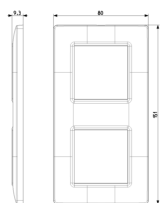

PLANA: Plate 4M (2+2) 71mm Reflex ruby

14643.51

Wiring devices / Traditional wiring devices / PLANA / Cover plates

Plate 4M (2+2) 71mm Reflex ruby

4-module cover plate (2+2, 71 mm distance between centres),
technopolymer, Reflex ruby

3 - Active

5 NR

14603 - Frame 2M without
screws 71mm

3D

- **Class group:** Domestic switching devices
- **Class:** Cover frame for domestic switching devices
- **Number of units:** 4
- **Mounting direction:** Horizontal and vertical
- **Number of units horizontal:** 4
- **Number of units vertical:** 1
- **Number of modules horizontal (module system):** 4
- **Number of modules vertical (module system):** 1
- **With mounting grid:** Yes
- **Suitable for subfloor installation duct box:** Yes
- **Suitable for wall duct:** Yes
- **Suitable for built-in installation:** Yes
- **Label space/information surface:** Yes
- **Material:** Plastic
- **Material quality:** Plastic glass

- **Halogen free:** Yes
- **Surface protection:** Untreated
- **Surface finishing:** Glossy
- **Colour:** Red
- **RAL-number (similar):** 3001
- **Transparent:** No
- **With hinged lid:** No
- **Degree of protection (IP):** IP00
- **Type of fastening:** Clamp mounting
- **Width:** 151,00 mm
- **Height:** 80,00 mm
- **Depth:** 9,30 mm
- **Built-in width:** 151,00 mm
- **Built-in height:** 80,00 mm
- **Diameter bore hole (opening):** 0 mm

• 01. IMQ - Italy ([download](#))

• 29. QCERT - Colombia

8007352432949
1 NR
20x8x0.9 [cm]
32 [g]

8007352432956
5 NR
21.6x9x5.3 [cm]
200.2 [g]

Vimar