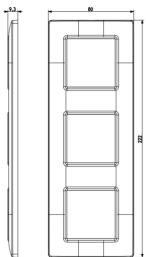

### Plate 6M (2+2+2) 71mm Reflex tobacco

6-module cover plate (2+2+2, 71 mm distance between centres),  
technopolymer, Reflex tobacco

3 - Active

5 NR

14603 - Frame 2M without  
screws 71mm

3D

- **Class group:** Domestic switching devices
- **Class:** Cover frame for domestic switching devices
- **Number of units:** 6
- **Mounting direction:** Horizontal and vertical
- **Number of units horizontal:** 6
- **Number of units vertical:** 1
- **Number of modules horizontal (module system):** 6
- **Number of modules vertical (module system):** 1
- **With mounting grid:** Yes
- **Suitable for subfloor installation duct box:** Yes
- **Suitable for wall duct:** Yes
- **Suitable for built-in installation:** Yes
- **Label space/information surface:** Yes
- **Material:** Plastic
- **Material quality:** Plastic glass

- **Halogen free:** Yes
- **Surface protection:** Untreated
- **Surface finishing:** Glossy
- **Colour:** Brown
- **RAL-number (similar):** 8003
- **Transparent:** No
- **With hinged lid:** No
- **Degree of protection (IP):** IP00
- **Type of fastening:** Clamp mounting
- **Width:** 222,00 mm
- **Height:** 80,00 mm
- **Depth:** 9,30 mm
- **Built-in width:** 222,00 mm
- **Built-in height:** 80,00 mm
- **Diameter bore hole (opening):** 0 mm