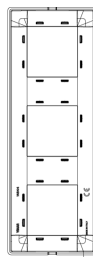

## PLANA: Plate 6M (2+2+2) 71mm Reflex tobacco

**14644.49**

Wiring devices / Traditional wiring devices / PLANA / Cover plates

### Plate 6M (2+2+2) 71mm Reflex tobacco

6-module cover plate (2+2+2, 71 mm distance between centres),  
technopolymer, Reflex tobacco

3 - Active

5 NR

14603 - Frame 2M without  
screws 71mm

3D

- **Class group:** Domestic switching devices
- **Class:** Cover frame for domestic switching devices
- **Number of units:** 6
- **Mounting direction:** Horizontal and vertical
- **Number of units horizontal:** 6
- **Number of units vertical:** 1
- **Number of modules horizontal (module system):** 6
- **Number of modules vertical (module system):** 1
- **With mounting grid:** Yes
- **Suitable for subfloor installation duct box:** Yes
- **Suitable for wall duct:** Yes
- **Suitable for built-in installation:** Yes
- **Label space/information surface:** Yes
- **Material:** Plastic
- **Material quality:** Plastic glass

- **Halogen free:** Yes
- **Surface protection:** Untreated
- **Surface finishing:** Glossy
- **Colour:** Brown
- **RAL-number (similar):** 8003
- **Transparent:** No
- **With hinged lid:** No
- **Degree of protection (IP):** IP00
- **Type of fastening:** Clamp mounting
- **Width:** 222,00 mm
- **Height:** 80,00 mm
- **Depth:** 9,30 mm
- **Built-in width:** 222,00 mm
- **Built-in height:** 80,00 mm
- **Diameter bore hole (opening):** 0 mm