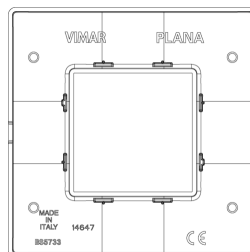

PLANA: Plate 2M BS techn. white

14647.01

Wiring devices / Traditional wiring devices / PLANA / Cover plates

Plate 2M BS techn. white

2-module cover plate, British Standard, technopolymer, white

3 - Active

10 NR

14607 - Frame 2M BS

3D

- **Class group:** Domestic switching devices
- **Class:** Cover frame for domestic switching devices
- **Number of units:** 2
- **Mounting direction:** Horizontal and vertical
- **Number of units horizontal:** 2
- **Number of units vertical:** 1
- **Number of modules horizontal (module system):** 2
- **Number of modules vertical (module system):** 1
- **With mounting grid:** Yes
- **Suitable for subfloor installation duct box:** Yes
- **Suitable for wall duct:** Yes
- **Suitable for built-in installation:** Yes
- **Label space/information surface:** Yes
- **Material:** Plastic
- **Material quality:** Thermoplastic

- **Halogen free:** Yes
- **Surface protection:** Untreated
- **Surface finishing:** Glossy
- **Colour:** White
- **RAL-number (similar):** 9016
- **Transparent:** No
- **With hinged lid:** No
- **Degree of protection (IP):** IP00
- **Type of fastening:** Clamp mounting
- **Width:** 95,00 mm
- **Height:** 95,00 mm
- **Depth:** 9,00 mm
- **Built-in width:** 95,00 mm
- **Built-in height:** 95,00 mm
- **Diameter bore hole (opening):** 0 mm