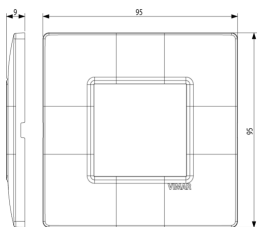

PLANA: Plate 2M BS techn. white

14647.01

Wiring devices / Traditional wiring devices / PLANA / Cover plates

Plate 2M BS techn. white

2-module cover plate, British Standard, technopolymer, white

3 - Active

10 NR

14607 - Frame 2M BS

3D

- **Class group:** Domestic switching devices
- **Class:** Cover frame for domestic switching devices
- **Number of units:** 2
- **Mounting direction:** Horizontal and vertical
- **Number of units horizontal:** 2
- **Number of units vertical:** 1
- **Number of modules horizontal (module system):** 2
- **Number of modules vertical (module system):** 1
- **With mounting grid:** Yes
- **Suitable for subfloor installation duct box:** Yes
- **Suitable for wall duct:** Yes
- **Suitable for built-in installation:** Yes
- **Label space/information surface:** Yes
- **Material:** Plastic
- **Material quality:** Thermoplastic

- **Halogen free:** Yes
- **Surface protection:** Untreated
- **Surface finishing:** Glossy
- **Colour:** White
- **RAL-number (similar):** 9016
- **Transparent:** No
- **With hinged lid:** No
- **Degree of protection (IP):** IP00
- **Type of fastening:** Clamp mounting
- **Width:** 95,00 mm
- **Height:** 95,00 mm
- **Depth:** 9,00 mm
- **Built-in width:** 95,00 mm
- **Built-in height:** 95,00 mm
- **Diameter bore hole (opening):** 0 mm

- 01. IMQ - Italy ([download](#))
- 08. ASTA - UK

- 29. QCERT - Colombia

8007352371552
1 NR
14.5x9.5x0.9 [cm]
16.9 [g]

8007352376045
10 NR
11.7x9.8x10.3 [cm]
210.8 [g]