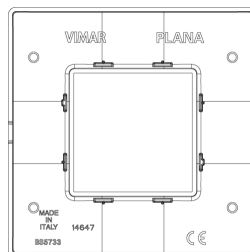

PLANA: Plate 2M BS techn. ivory

14647.02

Wiring devices / Traditional wiring devices / PLANA / Cover plates

Plate 2M BS techn. ivory

2-module cover plate, British Standard, technopolymer, ivory

3 - Active

10 NR

14607 - Frame 2M BS

3D

- **Class group:** Domestic switching devices
- **Class:** Cover frame for domestic switching devices
- **Number of units:** 2
- **Mounting direction:** Horizontal and vertical
- **Number of units horizontal:** 2
- **Number of units vertical:** 1
- **Number of modules horizontal (module system):** 2
- **Number of modules vertical (module system):** 1
- **With mounting grid:** Yes
- **Suitable for subfloor installation duct box:** Yes
- **Suitable for wall duct:** Yes
- **Suitable for built-in installation:** Yes
- **Label space/information surface:** Yes
- **Material:** Plastic
- **Material quality:** Thermoplastic

- **Halogen free:** Yes
- **Surface protection:** Untreated
- **Surface finishing:** Glossy
- **Colour:** White
- **RAL-number (similar):** 9002
- **Transparent:** No
- **With hinged lid:** No
- **Degree of protection (IP):** IP00
- **Type of fastening:** Clamp mounting
- **Width:** 95,00 mm
- **Height:** 95,00 mm
- **Depth:** 9,00 mm
- **Built-in width:** 95,00 mm
- **Built-in height:** 95,00 mm
- **Diameter bore hole (opening):** 0 mm