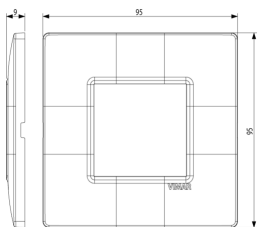

PLANA: Plate 2M BS techn. ivory

14647.02

Wiring devices / Traditional wiring devices / PLANA / Cover plates

Plate 2M BS techn. ivory

2-module cover plate, British Standard, technopolymer, ivory

3 - Active

10 NR

14607 - Frame 2M BS

3D

- **Class group:** Domestic switching devices
- **Class:** Cover frame for domestic switching devices
- **Number of units:** 2
- **Mounting direction:** Horizontal and vertical
- **Number of units horizontal:** 2
- **Number of units vertical:** 1
- **Number of modules horizontal (module system):** 2
- **Number of modules vertical (module system):** 1
- **With mounting grid:** Yes
- **Suitable for subfloor installation duct box:** Yes
- **Suitable for wall duct:** Yes
- **Suitable for built-in installation:** Yes
- **Label space/information surface:** Yes
- **Material:** Plastic
- **Material quality:** Thermoplastic

- **Halogen free:** Yes
- **Surface protection:** Untreated
- **Surface finishing:** Glossy
- **Colour:** White
- **RAL-number (similar):** 9002
- **Transparent:** No
- **With hinged lid:** No
- **Degree of protection (IP):** IP00
- **Type of fastening:** Clamp mounting
- **Width:** 95,00 mm
- **Height:** 95,00 mm
- **Depth:** 9,00 mm
- **Built-in width:** 95,00 mm
- **Built-in height:** 95,00 mm
- **Diameter bore hole (opening):** 0 mm

- 01. IMQ - Italy ([download](#))
- 08. ASTA - UK

- 29. QCERT - Colombia

8007352371569
1 NR
14.5x9.5x0.9 [cm]
16.9 [g]

8007352376052
10 NR
11.7x9.8x10.3 [cm]
210.5 [g]