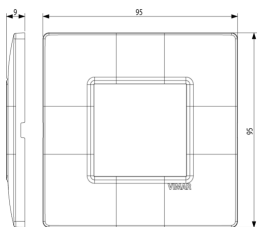

PLANA: Plate 2M BS techn. beige

14647.03

Wiring devices / Traditional wiring devices / PLANA / Cover plates

Plate 2M BS techn. beige

2-module cover plate, British Standard, technopolymer, beige

3 - Active

10 NR

14607 - Frame 2M BS

3D

- **Class group:** Domestic switching devices
- **Class:** Cover frame for domestic switching devices
- **Number of units:** 2
- **Mounting direction:** Horizontal and vertical
- **Number of units horizontal:** 2
- **Number of units vertical:** 1
- **Number of modules horizontal (module system):** 2
- **Number of modules vertical (module system):** 1
- **With mounting grid:** Yes
- **Suitable for subfloor installation duct box:** Yes
- **Suitable for wall duct:** Yes
- **Suitable for built-in installation:** Yes
- **Label space/information surface:** Yes
- **Material:** Plastic
- **Material quality:** Thermoplastic

- **Halogen free:** Yes
- **Surface protection:** Untreated
- **Surface finishing:** Glossy
- **Colour:** Beige
- **RAL-number (similar):** 1013
- **Transparent:** No
- **With hinged lid:** No
- **Degree of protection (IP):** IP00
- **Type of fastening:** Clamp mounting
- **Width:** 95,00 mm
- **Height:** 95,00 mm
- **Depth:** 9,00 mm
- **Built-in width:** 95,00 mm
- **Built-in height:** 95,00 mm
- **Diameter bore hole (opening):** 0 mm

- 01. IMQ - Italy ([download](#))
- 08. ASTA - UK

- 29. QCERT - Colombia

8007352371576
1 NR
14.5x9.5x0.9 [cm]
16.9 [g]

8007352376069
10 NR
11.7x9.8x10.3 [cm]
209.8 [g]