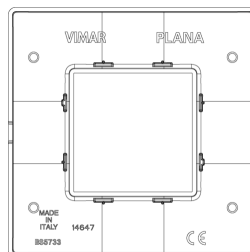

PLANA: Plate 2M BS techn. beige

14647.03

Wiring devices / Traditional wiring devices / PLANA / Cover plates

Plate 2M BS techn. beige

2-module cover plate, British Standard, technopolymer, beige

3 - Active

10 NR

14607 - Frame 2M BS

3D

- **Class group:** Domestic switching devices
- **Class:** Cover frame for domestic switching devices
- **Number of units:** 2
- **Mounting direction:** Horizontal and vertical
- **Number of units horizontal:** 2
- **Number of units vertical:** 1
- **Number of modules horizontal (module system):** 2
- **Number of modules vertical (module system):** 1
- **With mounting grid:** Yes
- **Suitable for subfloor installation duct box:** Yes
- **Suitable for wall duct:** Yes
- **Suitable for built-in installation:** Yes
- **Label space/information surface:** Yes
- **Material:** Plastic
- **Material quality:** Thermoplastic

- **Halogen free:** Yes
- **Surface protection:** Untreated
- **Surface finishing:** Glossy
- **Colour:** Beige
- **RAL-number (similar):** 1013
- **Transparent:** No
- **With hinged lid:** No
- **Degree of protection (IP):** IP00
- **Type of fastening:** Clamp mounting
- **Width:** 95,00 mm
- **Height:** 95,00 mm
- **Depth:** 9,00 mm
- **Built-in width:** 95,00 mm
- **Built-in height:** 95,00 mm
- **Diameter bore hole (opening):** 0 mm

- 01. IMQ - Italy ([download](#))
- 08. ASTA - UK

- 29. QCERT - Colombia

8007352371576
1 NR
14.5x9.5x0.9 [cm]
16.9 [g]

8007352376069
10 NR
11.7x9.8x10.3 [cm]
209.8 [g]