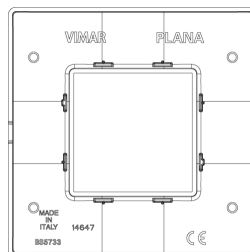

## PLANA: Plate 2M BS techn. black

**14647.05**

Wiring devices / Traditional wiring devices / PLANA / Cover plates

**Plate 2M BS techn. black**

2-module cover plate, British Standard, technopolymer, black

3 - Active

10 NR

14607 - Frame 2M BS

3D

- **Class group:** Domestic switching devices
- **Class:** Cover frame for domestic switching devices
- **Number of units:** 2
- **Mounting direction:** Horizontal and vertical
- **Number of units horizontal:** 2
- **Number of units vertical:** 1
- **Number of modules horizontal (module system):** 2
- **Number of modules vertical (module system):** 1
- **With mounting grid:** Yes
- **Suitable for subfloor installation duct box:** Yes
- **Suitable for wall duct:** Yes
- **Suitable for built-in installation:** Yes
- **Label space/information surface:** Yes
- **Material:** Plastic
- **Material quality:** Thermoplastic

- **Halogen free:** Yes
- **Surface protection:** Untreated
- **Surface finishing:** Glossy
- **Colour:** Black
- **RAL-number (similar):** 9005
- **Transparent:** No
- **With hinged lid:** No
- **Degree of protection (IP):** IP00
- **Type of fastening:** Clamp mounting
- **Width:** 95,00 mm
- **Height:** 95,00 mm
- **Depth:** 9,00 mm
- **Built-in width:** 95,00 mm
- **Built-in height:** 95,00 mm
- **Diameter bore hole (opening):** 0 mm

- 01. IMQ - Italy ([download](#))
- 08. ASTA - UK

- 29. QCERT - Colombia

8007352371590  
1 NR  
14.5x9.5x0.9 [cm]  
16.9 [g]

8007352376083  
10 NR  
11.7x9.8x10.3 [cm]  
209.1 [g]