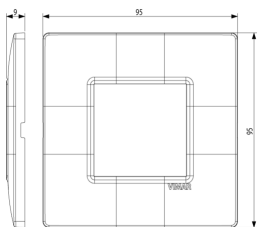

## PLANA: Plate 2M BS techn. black

**14647.05**

Wiring devices / Traditional wiring devices / PLANA / Cover plates

**Plate 2M BS techn. black**

2-module cover plate, British Standard, technopolymer, black

3 - Active

10 NR

14607 - Frame 2M BS

3D

- **Class group:** Domestic switching devices
- **Class:** Cover frame for domestic switching devices
- **Number of units:** 2
- **Mounting direction:** Horizontal and vertical
- **Number of units horizontal:** 2
- **Number of units vertical:** 1
- **Number of modules horizontal (module system):** 2
- **Number of modules vertical (module system):** 1
- **With mounting grid:** Yes
- **Suitable for subfloor installation duct box:** Yes
- **Suitable for wall duct:** Yes
- **Suitable for built-in installation:** Yes
- **Label space/information surface:** Yes
- **Material:** Plastic
- **Material quality:** Thermoplastic

- **Halogen free:** Yes
- **Surface protection:** Untreated
- **Surface finishing:** Glossy
- **Colour:** Black
- **RAL-number (similar):** 9005
- **Transparent:** No
- **With hinged lid:** No
- **Degree of protection (IP):** IP00
- **Type of fastening:** Clamp mounting
- **Width:** 95,00 mm
- **Height:** 95,00 mm
- **Depth:** 9,00 mm
- **Built-in width:** 95,00 mm
- **Built-in height:** 95,00 mm
- **Diameter bore hole (opening):** 0 mm

- 01. IMQ - Italy ([download](#))
- 08. ASTA - UK

- 29. QCERT - Colombia

8007352371590  
1 NR  
14.5x9.5x0.9 [cm]  
16.9 [g]

8007352376083  
10 NR  
11.7x9.8x10.3 [cm]  
209.1 [g]