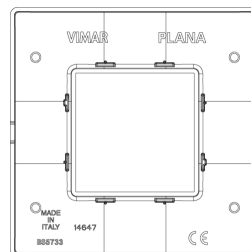

PLANA: Plate 2M BS techn.granite white

14647.06

Wiring devices / Traditional wiring devices / PLANA / Cover plates

Plate 2M BS techn.granite white

2-module cover plate, British Standard, technopolymer, granite white

3 - Active

10 NR

14607 - Frame 2M BS

3D

- **Class group:** Domestic switching devices
- **Class:** Cover frame for domestic switching devices
- **Number of units:** 2
- **Mounting direction:** Horizontal and vertical
- **Number of units horizontal:** 2
- **Number of units vertical:** 1
- **Number of modules horizontal (module system):** 2
- **Number of modules vertical (module system):** 1
- **With mounting grid:** Yes
- **Suitable for subfloor installation duct box:** Yes
- **Suitable for wall duct:** Yes
- **Suitable for built-in installation:** Yes
- **Label space/information surface:** Yes
- **Material:** Plastic
- **Material quality:** Thermoplastic

- **Halogen free:** Yes
- **Surface protection:** Untreated
- **Surface finishing:** Glossy
- **Colour:** White
- **RAL-number (similar):** 9001
- **Transparent:** No
- **With hinged lid:** No
- **Degree of protection (IP):** IP00
- **Type of fastening:** Clamp mounting
- **Width:** 95,00 mm
- **Height:** 95,00 mm
- **Depth:** 9,00 mm
- **Built-in width:** 95,00 mm
- **Built-in height:** 95,00 mm
- **Diameter bore hole (opening):** 0 mm

- 01. IMQ - Italy ([download](#))
- 08. ASTA - UK

- 29. QCERT - Colombia

8007352371606
1 NR
14.5x9.5x0.9 [cm]
17.3 [g]

8007352376090
10 NR
11.7x9.8x10.3 [cm]
213.4 [g]