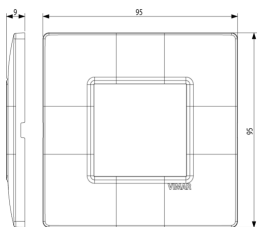

PLANA: Plate 2M BS techn.granite white

14647.06

Wiring devices / Traditional wiring devices / PLANA / Cover plates

Plate 2M BS techn.granite white

2-module cover plate, British Standard, technopolymer, granite white

3 - Active

10 NR

14607 - Frame 2M BS

3D

- **Class group:** Domestic switching devices
- **Class:** Cover frame for domestic switching devices
- **Number of units:** 2
- **Mounting direction:** Horizontal and vertical
- **Number of units horizontal:** 2
- **Number of units vertical:** 1
- **Number of modules horizontal (module system):** 2
- **Number of modules vertical (module system):** 1
- **With mounting grid:** Yes
- **Suitable for subfloor installation duct box:** Yes
- **Suitable for wall duct:** Yes
- **Suitable for built-in installation:** Yes
- **Label space/information surface:** Yes
- **Material:** Plastic
- **Material quality:** Thermoplastic

- **Halogen free:** Yes
- **Surface protection:** Untreated
- **Surface finishing:** Glossy
- **Colour:** White
- **RAL-number (similar):** 9001
- **Transparent:** No
- **With hinged lid:** No
- **Degree of protection (IP):** IP00
- **Type of fastening:** Clamp mounting
- **Width:** 95,00 mm
- **Height:** 95,00 mm
- **Depth:** 9,00 mm
- **Built-in width:** 95,00 mm
- **Built-in height:** 95,00 mm
- **Diameter bore hole (opening):** 0 mm

- 01. IMQ - Italy ([download](#))
- 08. ASTA - UK

- 29. QCERT - Colombia

8007352371606
1 NR
14.5x9.5x0.9 [cm]
17.3 [g]

8007352376090
10 NR
11.7x9.8x10.3 [cm]
213.4 [g]