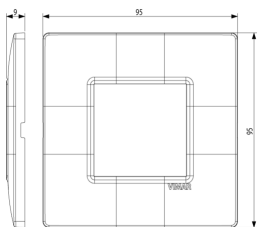

PLANA: Plate 2M BS techn. matt silver

14647.20

Wiring devices / Traditional wiring devices / PLANA / Cover plates

Plate 2M BS techn. matt silver

2-module cover plate, British Standard, technopolymer, matt silver

3 - Active

10 NR

14607 - Frame 2M BS

3D

- **Class group:** Domestic switching devices
- **Class:** Cover frame for domestic switching devices
- **Number of units:** 2
- **Mounting direction:** Horizontal and vertical
- **Number of units horizontal:** 2
- **Number of units vertical:** 1
- **Number of modules horizontal (module system):** 2
- **Number of modules vertical (module system):** 1
- **With mounting grid:** Yes
- **Suitable for subfloor installation duct box:** Yes
- **Suitable for wall duct:** Yes
- **Suitable for built-in installation:** Yes
- **Label space/information surface:** Yes
- **Material:** Plastic
- **Material quality:** Thermoplastic

- **Halogen free:** Yes
- **Surface protection:** Lacquered
- **Surface finishing:** Glossy
- **Colour:** Silver
- **RAL-number (similar):** 9006
- **Transparent:** No
- **With hinged lid:** No
- **Degree of protection (IP):** IP00
- **Type of fastening:** Clamp mounting
- **Width:** 95,00 mm
- **Height:** 95,00 mm
- **Depth:** 9,00 mm
- **Built-in width:** 95,00 mm
- **Built-in height:** 95,00 mm
- **Diameter bore hole (opening):** 0 mm

- 01. IMQ - Italy ([download](#))
- 08. ASTA - UK

- 29. QCERT - Colombia

8007352371613
1 NR
14.5x9.5x0.9 [cm]
16.9 [g]

8007352376106
10 NR
11.7x9.8x10.3 [cm]
211.8 [g]