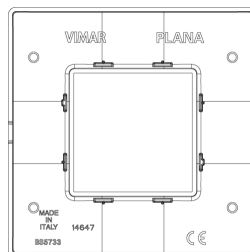

PLANA: Plate 2M BS techn. matt silver

14647.20

Wiring devices / Traditional wiring devices / PLANA / Cover plates

Plate 2M BS techn. matt silver

2-module cover plate, British Standard, technopolymer, matt silver

3 - Active

10 NR

14607 - Frame 2M BS

3D

- **Class group:** Domestic switching devices
- **Class:** Cover frame for domestic switching devices
- **Number of units:** 2
- **Mounting direction:** Horizontal and vertical
- **Number of units horizontal:** 2
- **Number of units vertical:** 1
- **Number of modules horizontal (module system):** 2
- **Number of modules vertical (module system):** 1
- **With mounting grid:** Yes
- **Suitable for subfloor installation duct box:** Yes
- **Suitable for wall duct:** Yes
- **Suitable for built-in installation:** Yes
- **Label space/information surface:** Yes
- **Material:** Plastic
- **Material quality:** Thermoplastic

- **Halogen free:** Yes
- **Surface protection:** Lacquered
- **Surface finishing:** Glossy
- **Colour:** Silver
- **RAL-number (similar):** 9006
- **Transparent:** No
- **With hinged lid:** No
- **Degree of protection (IP):** IP00
- **Type of fastening:** Clamp mounting
- **Width:** 95,00 mm
- **Height:** 95,00 mm
- **Depth:** 9,00 mm
- **Built-in width:** 95,00 mm
- **Built-in height:** 95,00 mm
- **Diameter bore hole (opening):** 0 mm