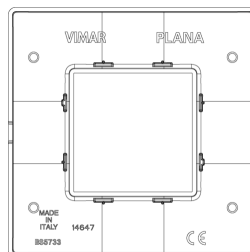

## PLANA: Plate 2M BS techn. matt nickel

**14647.21**

Wiring devices / Traditional wiring devices / PLANA / Cover plates

### Plate 2M BS techn. matt nickel

2-module cover plate, British Standard, technopolymer, matt nickel

3 - Active

10 NR

14607 - Frame 2M BS

3D

- **Class group:** Domestic switching devices
- **Class:** Cover frame for domestic switching devices
- **Number of units:** 2
- **Mounting direction:** Horizontal and vertical
- **Number of units horizontal:** 2
- **Number of units vertical:** 1
- **Number of modules horizontal (module system):** 2
- **Number of modules vertical (module system):** 1
- **With mounting grid:** Yes
- **Suitable for subfloor installation duct box:** Yes
- **Suitable for wall duct:** Yes
- **Suitable for built-in installation:** Yes
- **Label space/information surface:** Yes
- **Material:** Plastic
- **Material quality:** Thermoplastic

- **Halogen free:** Yes
- **Surface protection:** Lacquered
- **Surface finishing:** Glossy
- **Colour:** Titanium
- **RAL-number (similar):** 7048
- **Transparent:** No
- **With hinged lid:** No
- **Degree of protection (IP):** IP00
- **Type of fastening:** Clamp mounting
- **Width:** 95,00 mm
- **Height:** 95,00 mm
- **Depth:** 9,00 mm
- **Built-in width:** 95,00 mm
- **Built-in height:** 95,00 mm
- **Diameter bore hole (opening):** 0 mm

- 01. IMQ - Italy ([download](#))
- 08. ASTA - UK

- 29. QCERT - Colombia

8007352371620  
1 NR  
14.5x9.5x0.9 [cm]  
17.3 [g]

8007352376113  
10 NR  
11.7x9.8x10.3 [cm]  
213 [g]