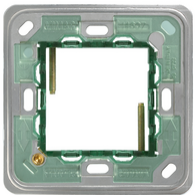

## PLANA: Plate 2M BS techn. matt nickel

**14647.21**

Wiring devices / Traditional wiring devices / PLANA / Cover plates

### Plate 2M BS techn. matt nickel

2-module cover plate, British Standard, technopolymer, matt nickel

3 - Active

10 NR

14607 - Frame 2M BS

3D

- **Class group:** Domestic switching devices
- **Class:** Cover frame for domestic switching devices
- **Number of units:** 2
- **Mounting direction:** Horizontal and vertical
- **Number of units horizontal:** 2
- **Number of units vertical:** 1
- **Number of modules horizontal (module system):** 2
- **Number of modules vertical (module system):** 1
- **With mounting grid:** Yes
- **Suitable for subfloor installation duct box:** Yes
- **Suitable for wall duct:** Yes
- **Suitable for built-in installation:** Yes
- **Label space/information surface:** Yes
- **Material:** Plastic
- **Material quality:** Thermoplastic

- **Halogen free:** Yes
- **Surface protection:** Lacquered
- **Surface finishing:** Glossy
- **Colour:** Titanium
- **RAL-number (similar):** 7048
- **Transparent:** No
- **With hinged lid:** No
- **Degree of protection (IP):** IP00
- **Type of fastening:** Clamp mounting
- **Width:** 95,00 mm
- **Height:** 95,00 mm
- **Depth:** 9,00 mm
- **Built-in width:** 95,00 mm
- **Built-in height:** 95,00 mm
- **Diameter bore hole (opening):** 0 mm