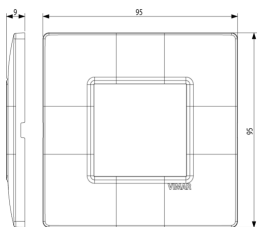

## PLANA: Plate 2M BS techn. matt nickel

**14647.21**

Wiring devices / Traditional wiring devices / PLANA / Cover plates

### Plate 2M BS techn. matt nickel

2-module cover plate, British Standard, technopolymer, matt nickel

3 - Active

10 NR

14607 - Frame 2M BS

3D

- **Class group:** Domestic switching devices
- **Class:** Cover frame for domestic switching devices
- **Number of units:** 2
- **Mounting direction:** Horizontal and vertical
- **Number of units horizontal:** 2
- **Number of units vertical:** 1
- **Number of modules horizontal (module system):** 2
- **Number of modules vertical (module system):** 1
- **With mounting grid:** Yes
- **Suitable for subfloor installation duct box:** Yes
- **Suitable for wall duct:** Yes
- **Suitable for built-in installation:** Yes
- **Label space/information surface:** Yes
- **Material:** Plastic
- **Material quality:** Thermoplastic

- **Halogen free:** Yes
- **Surface protection:** Lacquered
- **Surface finishing:** Glossy
- **Colour:** Titanium
- **RAL-number (similar):** 7048
- **Transparent:** No
- **With hinged lid:** No
- **Degree of protection (IP):** IP00
- **Type of fastening:** Clamp mounting
- **Width:** 95,00 mm
- **Height:** 95,00 mm
- **Depth:** 9,00 mm
- **Built-in width:** 95,00 mm
- **Built-in height:** 95,00 mm
- **Diameter bore hole (opening):** 0 mm

- 01. IMQ - Italy ([download](#))
- 08. ASTA - UK

- 29. QCERT - Colombia

8007352371620  
1 NR  
14.5x9.5x0.9 [cm]  
17.3 [g]

8007352376113  
10 NR  
11.7x9.8x10.3 [cm]  
213 [g]