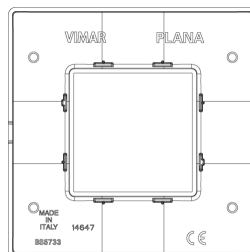

### Plate 2M BS techn.matt champagne

2-module cover plate, British Standard, technopolymer, matt champagne

3 - Active

10 NR

14607 - Frame 2M BS

3D

- **Class group:** Domestic switching devices
- **Class:** Cover frame for domestic switching devices
- **Number of units:** 2
- **Mounting direction:** Horizontal and vertical
- **Number of units horizontal:** 2
- **Number of units vertical:** 1
- **Number of modules horizontal (module system):** 2
- **Number of modules vertical (module system):** 1
- **With mounting grid:** Yes
- **Suitable for subfloor installation duct box:** Yes
- **Suitable for wall duct:** Yes
- **Suitable for built-in installation:** Yes
- **Label space/information surface:** Yes
- **Material:** Plastic
- **Material quality:** Thermoplastic

- **Halogen free:** Yes
- **Surface protection:** Lacquered
- **Surface finishing:** Glossy
- **Colour:** Beige
- **RAL-number (similar):** 1035
- **Transparent:** No
- **With hinged lid:** No
- **Degree of protection (IP):** IP00
- **Type of fastening:** Clamp mounting
- **Width:** 95,00 mm
- **Height:** 95,00 mm
- **Depth:** 9,00 mm
- **Built-in width:** 95,00 mm
- **Built-in height:** 95,00 mm
- **Diameter bore hole (opening):** 0 mm

- 01. IMQ - Italy ([download](#))
- 08. ASTA - UK

- 29. QCERT - Colombia

8007352371637  
1 NR  
14.5x9.5x0.9 [cm]  
16.9 [g]

8007352376120  
10 NR  
11.7x9.8x10.3 [cm]  
210.6 [g]