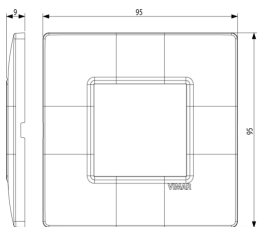

### Plate 2M BS techn.matt champagne

2-module cover plate, British Standard, technopolymer, matt champagne

3 - Active

10 NR

14607 - Frame 2M BS

3D

- **Class group:** Domestic switching devices
- **Class:** Cover frame for domestic switching devices
- **Number of units:** 2
- **Mounting direction:** Horizontal and vertical
- **Number of units horizontal:** 2
- **Number of units vertical:** 1
- **Number of modules horizontal (module system):** 2
- **Number of modules vertical (module system):** 1
- **With mounting grid:** Yes
- **Suitable for subfloor installation duct box:** Yes
- **Suitable for wall duct:** Yes
- **Suitable for built-in installation:** Yes
- **Label space/information surface:** Yes
- **Material:** Plastic
- **Material quality:** Thermoplastic

- **Halogen free:** Yes
- **Surface protection:** Lacquered
- **Surface finishing:** Glossy
- **Colour:** Beige
- **RAL-number (similar):** 1035
- **Transparent:** No
- **With hinged lid:** No
- **Degree of protection (IP):** IP00
- **Type of fastening:** Clamp mounting
- **Width:** 95,00 mm
- **Height:** 95,00 mm
- **Depth:** 9,00 mm
- **Built-in width:** 95,00 mm
- **Built-in height:** 95,00 mm
- **Diameter bore hole (opening):** 0 mm

- 01. IMQ - Italy ([download](#))
- 08. ASTA - UK

- 29. QCERT - Colombia

8007352371637  
1 NR  
14.5x9.5x0.9 [cm]  
16.9 [g]

8007352376120  
10 NR  
11.7x9.8x10.3 [cm]  
210.6 [g]