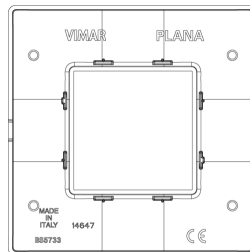

PLANA: Plate 2M BS techn. ash

14647.31

Wiring devices / Traditional wiring devices / PLANA / Cover plates

Plate 2M BS techn. ash

2-module cover plate, British Standard, technopolymer, ash

2 - Will be discontinued

10 NR

14607 - Frame 2M BS

3D

- **Class group:** Domestic switching devices
- **Class:** Cover frame for domestic switching devices
- **Number of units:** 2
- **Mounting direction:** Horizontal and vertical
- **Number of units horizontal:** 2
- **Number of units vertical:** 1
- **Number of modules horizontal (module system):** 2
- **Number of modules vertical (module system):** 1
- **With mounting grid:** Yes
- **Suitable for subfloor installation duct box:** Yes
- **Suitable for wall duct:** Yes
- **Suitable for built-in installation:** Yes
- **Label space/information surface:** Yes
- **Material:** Plastic
- **Material quality:** Thermoplastic

- **Halogen free:** Yes
- **Surface protection:** Lacquered
- **Surface finishing:** Glossy
- **Colour:** Other
- **RAL-number (similar):** 1001
- **Transparent:** No
- **With hinged lid:** No
- **Degree of protection (IP):** IP00
- **Type of fastening:** Clamp mounting
- **Width:** 95,00 mm
- **Height:** 95,00 mm
- **Depth:** 9,00 mm
- **Built-in width:** 95,00 mm
- **Built-in height:** 95,00 mm
- **Diameter bore hole (opening):** 0 mm

- 01. IMQ - Italy ([download](#))
- 08. ASTA - UK

- 29. QCERT - Colombia

8007352371675
1 NR
14.5x9.5x0.9 [cm]
17.4 [g]

8007352376168
10 NR
11.7x9.8x10.3 [cm]
214.3 [g]