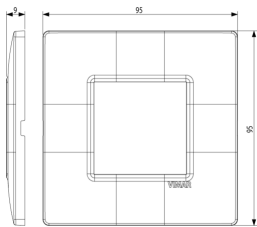

PLANA: Plate 2M BS techn. ash

14647.31

Wiring devices / Traditional wiring devices / PLANA / Cover plates

Plate 2M BS techn. ash

2-module cover plate, British Standard, technopolymer, ash

2 - Will be discontinued

10 NR

14607 - Frame 2M BS

3D

- **Class group:** Domestic switching devices
- **Class:** Cover frame for domestic switching devices
- **Number of units:** 2
- **Mounting direction:** Horizontal and vertical
- **Number of units horizontal:** 2
- **Number of units vertical:** 1
- **Number of modules horizontal (module system):** 2
- **Number of modules vertical (module system):** 1
- **With mounting grid:** Yes
- **Suitable for subfloor installation duct box:** Yes
- **Suitable for wall duct:** Yes
- **Suitable for built-in installation:** Yes
- **Label space/information surface:** Yes
- **Material:** Plastic
- **Material quality:** Thermoplastic

- **Halogen free:** Yes
- **Surface protection:** Lacquered
- **Surface finishing:** Glossy
- **Colour:** Other
- **RAL-number (similar):** 1001
- **Transparent:** No
- **With hinged lid:** No
- **Degree of protection (IP):** IP00
- **Type of fastening:** Clamp mounting
- **Width:** 95,00 mm
- **Height:** 95,00 mm
- **Depth:** 9,00 mm
- **Built-in width:** 95,00 mm
- **Built-in height:** 95,00 mm
- **Diameter bore hole (opening):** 0 mm

- 01. IMQ - Italy ([download](#))
- 08. ASTA - UK

- 29. QCERT - Colombia

8007352371675
1 NR
14.5x9.5x0.9 [cm]
17.4 [g]

8007352376168
10 NR
11.7x9.8x10.3 [cm]
214.3 [g]