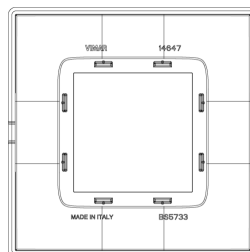

### Plate 2M BS Reflex mint

2-module cover plate, British Standard, technopolymer, Reflex mint

3 - Active

10 NR

14607 - Frame 2M BS

3D

- **Class group:** Domestic switching devices
- **Class:** Cover frame for domestic switching devices
- **Number of units:** 2
- **Mounting direction:** Horizontal and vertical
- **Number of units horizontal:** 2
- **Number of units vertical:** 1
- **Number of modules horizontal (module system):** 2
- **Number of modules vertical (module system):** 1
- **With mounting grid:** Yes
- **Suitable for subfloor installation duct box:** Yes
- **Suitable for wall duct:** Yes
- **Suitable for built-in installation:** Yes
- **Label space/information surface:** Yes
- **Material:** Plastic
- **Material quality:** Plastic glass

- **Halogen free:** Yes
- **Surface protection:** Untreated
- **Surface finishing:** Glossy
- **Colour:** Green
- **RAL-number (similar):** 6019
- **Transparent:** No
- **With hinged lid:** No
- **Degree of protection (IP):** IP00
- **Type of fastening:** Clamp mounting
- **Width:** 95,00 mm
- **Height:** 95,00 mm
- **Depth:** 9,00 mm
- **Built-in width:** 95,00 mm
- **Built-in height:** 95,00 mm
- **Diameter bore hole (opening):** 0 mm

- 01. IMQ - Italy ([download](#))
- 08. ASTA - UK

- 29. QCERT - Colombia

8007352371743  
1 NR  
14.5x9.5x0.9 [cm]  
26.4 [g]

8007352376236  
10 NR  
11.7x9.8x10.3 [cm]  
304.3 [g]