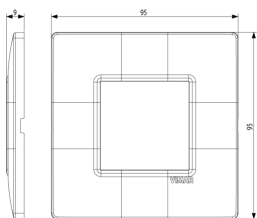

### Plate 2M BS Reflex mint

2-module cover plate, British Standard, technopolymer, Reflex mint

3 - Active

10 NR

14607 - Frame 2M BS

3D

- **Class group:** Domestic switching devices
- **Class:** Cover frame for domestic switching devices
- **Number of units:** 2
- **Mounting direction:** Horizontal and vertical
- **Number of units horizontal:** 2
- **Number of units vertical:** 1
- **Number of modules horizontal (module system):** 2
- **Number of modules vertical (module system):** 1
- **With mounting grid:** Yes
- **Suitable for subfloor installation duct box:** Yes
- **Suitable for wall duct:** Yes
- **Suitable for built-in installation:** Yes
- **Label space/information surface:** Yes
- **Material:** Plastic
- **Material quality:** Plastic glass

- **Halogen free:** Yes
- **Surface protection:** Untreated
- **Surface finishing:** Glossy
- **Colour:** Green
- **RAL-number (similar):** 6019
- **Transparent:** No
- **With hinged lid:** No
- **Degree of protection (IP):** IP00
- **Type of fastening:** Clamp mounting
- **Width:** 95,00 mm
- **Height:** 95,00 mm
- **Depth:** 9,00 mm
- **Built-in width:** 95,00 mm
- **Built-in height:** 95,00 mm
- **Diameter bore hole (opening):** 0 mm

- 01. IMQ - Italy ([download](#))
- 08. ASTA - UK

- 29. QCERT - Colombia

8007352371743  
1 NR  
14.5x9.5x0.9 [cm]  
26.4 [g]

8007352376236  
10 NR  
11.7x9.8x10.3 [cm]  
304.3 [g]