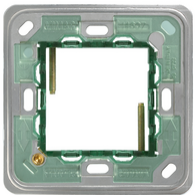

PLANA: Plate 2M BS Reflex tobacco

14647.49

Wiring devices / Traditional wiring devices / PLANA / Cover plates

Plate 2M BS Reflex tobacco

2-module cover plate, British Standard, technopolymer, Reflex tobacco

3 - Active

10 NR

14607 - Frame 2M BS

3D

- **Class group:** Domestic switching devices
- **Class:** Cover frame for domestic switching devices
- **Number of units:** 2
- **Mounting direction:** Horizontal and vertical
- **Number of units horizontal:** 2
- **Number of units vertical:** 1
- **Number of modules horizontal (module system):** 2
- **Number of modules vertical (module system):** 1
- **With mounting grid:** Yes
- **Suitable for subfloor installation duct box:** Yes
- **Suitable for wall duct:** Yes
- **Suitable for built-in installation:** Yes
- **Label space/information surface:** Yes
- **Material:** Plastic
- **Material quality:** Plastic glass

- **Halogen free:** Yes
- **Surface protection:** Untreated
- **Surface finishing:** Glossy
- **Colour:** Brown
- **RAL-number (similar):** 8003
- **Transparent:** No
- **With hinged lid:** No
- **Degree of protection (IP):** IP00
- **Type of fastening:** Clamp mounting
- **Width:** 95,00 mm
- **Height:** 95,00 mm
- **Depth:** 9,00 mm
- **Built-in width:** 95,00 mm
- **Built-in height:** 95,00 mm
- **Diameter bore hole (opening):** 0 mm