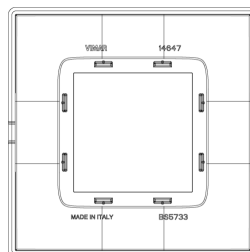

PLANA: Plate 2M BS Reflex tobacco

14647.49

Wiring devices / Traditional wiring devices / PLANA / Cover plates

Plate 2M BS Reflex tobacco

2-module cover plate, British Standard, technopolymer, Reflex tobacco

3 - Active

10 NR

14607 - Frame 2M BS

3D

- **Class group:** Domestic switching devices
- **Class:** Cover frame for domestic switching devices
- **Number of units:** 2
- **Mounting direction:** Horizontal and vertical
- **Number of units horizontal:** 2
- **Number of units vertical:** 1
- **Number of modules horizontal (module system):** 2
- **Number of modules vertical (module system):** 1
- **With mounting grid:** Yes
- **Suitable for subfloor installation duct box:** Yes
- **Suitable for wall duct:** Yes
- **Suitable for built-in installation:** Yes
- **Label space/information surface:** Yes
- **Material:** Plastic
- **Material quality:** Plastic glass

- **Halogen free:** Yes
- **Surface protection:** Untreated
- **Surface finishing:** Glossy
- **Colour:** Brown
- **RAL-number (similar):** 8003
- **Transparent:** No
- **With hinged lid:** No
- **Degree of protection (IP):** IP00
- **Type of fastening:** Clamp mounting
- **Width:** 95,00 mm
- **Height:** 95,00 mm
- **Depth:** 9,00 mm
- **Built-in width:** 95,00 mm
- **Built-in height:** 95,00 mm
- **Diameter bore hole (opening):** 0 mm

- 01. IMQ - Italy ([download](#))
- 08. ASTA - UK

- 29. QCERT - Colombia

8007352371798
1 NR
14.5x9.5x0.9 [cm]
26.4 [g]

8007352376281
10 NR
11.7x9.8x10.3 [cm]
305.4 [g]