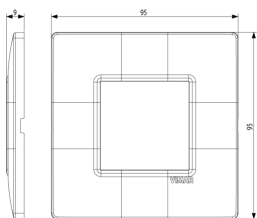

PLANA: Plate 2M BS Reflex tobacco

14647.49

Wiring devices / Traditional wiring devices / PLANA / Cover plates

Plate 2M BS Reflex tobacco

2-module cover plate, British Standard, technopolymer, Reflex tobacco

3 - Active

10 NR

14607 - Frame 2M BS

3D

- **Class group:** Domestic switching devices
- **Class:** Cover frame for domestic switching devices
- **Number of units:** 2
- **Mounting direction:** Horizontal and vertical
- **Number of units horizontal:** 2
- **Number of units vertical:** 1
- **Number of modules horizontal (module system):** 2
- **Number of modules vertical (module system):** 1
- **With mounting grid:** Yes
- **Suitable for subfloor installation duct box:** Yes
- **Suitable for wall duct:** Yes
- **Suitable for built-in installation:** Yes
- **Label space/information surface:** Yes
- **Material:** Plastic
- **Material quality:** Plastic glass

- **Halogen free:** Yes
- **Surface protection:** Untreated
- **Surface finishing:** Glossy
- **Colour:** Brown
- **RAL-number (similar):** 8003
- **Transparent:** No
- **With hinged lid:** No
- **Degree of protection (IP):** IP00
- **Type of fastening:** Clamp mounting
- **Width:** 95,00 mm
- **Height:** 95,00 mm
- **Depth:** 9,00 mm
- **Built-in width:** 95,00 mm
- **Built-in height:** 95,00 mm
- **Diameter bore hole (opening):** 0 mm

- 01. IMQ - Italy ([download](#))
- 08. ASTA - UK

- 29. QCERT - Colombia

8007352371798
1 NR
14.5x9.5x0.9 [cm]
26.4 [g]

8007352376281
10 NR
11.7x9.8x10.3 [cm]
305.4 [g]