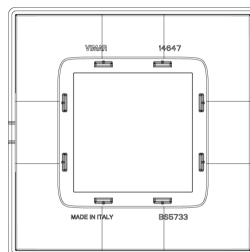

PLANA: Plate 2M BS Reflex ruby

14647.51

Wiring devices / Traditional wiring devices / PLANA / Cover plates

Plate 2M BS Reflex ruby

2-module cover plate, British Standard, technopolymer, Reflex ruby

3 - Active

10 NR

14607 - Frame 2M BS

3D

- **Class group:** Domestic switching devices
- **Class:** Cover frame for domestic switching devices
- **Number of units:** 2
- **Mounting direction:** Horizontal and vertical
- **Number of units horizontal:** 2
- **Number of units vertical:** 1
- **Number of modules horizontal (module system):** 2
- **Number of modules vertical (module system):** 1
- **With mounting grid:** Yes
- **Suitable for subfloor installation duct box:** Yes
- **Suitable for wall duct:** Yes
- **Suitable for built-in installation:** Yes
- **Label space/information surface:** Yes
- **Material:** Plastic
- **Material quality:** Plastic glass

- **Halogen free:** Yes
- **Surface protection:** Untreated
- **Surface finishing:** Glossy
- **Colour:** Red
- **RAL-number (similar):** 3001
- **Transparent:** No
- **With hinged lid:** No
- **Degree of protection (IP):** IP00
- **Type of fastening:** Clamp mounting
- **Width:** 95,00 mm
- **Height:** 95,00 mm
- **Depth:** 9,00 mm
- **Built-in width:** 95,00 mm
- **Built-in height:** 95,00 mm
- **Diameter bore hole (opening):** 0 mm

- 01. IMQ - Italy ([download](#))
- 08. ASTA - UK

- 29. QCERT - Colombia

8007352371811
1 NR
14.5x9.5x0.9 [cm]
26.4 [g]

8007352376304
10 NR
11.7x9.8x10.3 [cm]
305 [g]