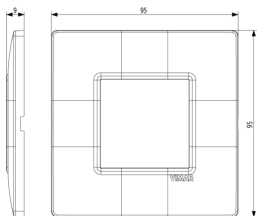

PLANA: Plate 2M BS Reflex ruby

14647.51

Wiring devices / Traditional wiring devices / PLANA / Cover plates

Plate 2M BS Reflex ruby

2-module cover plate, British Standard, technopolymer, Reflex ruby

3 - Active

10 NR

14607 - Frame 2M BS

3D

- **Class group:** Domestic switching devices
- **Class:** Cover frame for domestic switching devices
- **Number of units:** 2
- **Mounting direction:** Horizontal and vertical
- **Number of units horizontal:** 2
- **Number of units vertical:** 1
- **Number of modules horizontal (module system):** 2
- **Number of modules vertical (module system):** 1
- **With mounting grid:** Yes
- **Suitable for subfloor installation duct box:** Yes
- **Suitable for wall duct:** Yes
- **Suitable for built-in installation:** Yes
- **Label space/information surface:** Yes
- **Material:** Plastic
- **Material quality:** Plastic glass

- **Halogen free:** Yes
- **Surface protection:** Untreated
- **Surface finishing:** Glossy
- **Colour:** Red
- **RAL-number (similar):** 3001
- **Transparent:** No
- **With hinged lid:** No
- **Degree of protection (IP):** IP00
- **Type of fastening:** Clamp mounting
- **Width:** 95,00 mm
- **Height:** 95,00 mm
- **Depth:** 9,00 mm
- **Built-in width:** 95,00 mm
- **Built-in height:** 95,00 mm
- **Diameter bore hole (opening):** 0 mm

- 01. IMQ - Italy ([download](#))
- 08. ASTA - UK

- 29. QCERT - Colombia

8007352371811
1 NR
14.5x9.5x0.9 [cm]
26.4 [g]

8007352376304
10 NR
11.7x9.8x10.3 [cm]
305 [g]