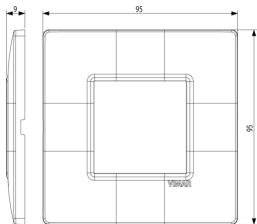

Plate 2M BS techn.metallized bronze

2-module cover plate, British Standard, metal, metallized bronze

3 - Active

10 NR