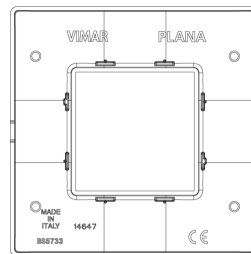

PLANA: Plate 2M BS techn.metallized bronze

14647.70

Wiring devices / Traditional wiring devices / PLANA / Cover plates

Plate 2M BS techn.metallized bronze

2-module cover plate, British Standard, metal, metallized bronze

3 - Active

10 NR

3D

- **Class group:** Domestic switching devices
- **Class:** Cover frame for domestic switching devices
- **Number of units:** 2
- **Mounting direction:** Horizontal and vertical
- **Number of units horizontal:** 2
- **Number of units vertical:** 1
- **Number of modules horizontal (module system):** 2
- **Number of modules vertical (module system):** 1
- **With mounting grid:** Yes
- **Suitable for subfloor installation duct box:** Yes
- **Suitable for wall duct:** Yes
- **Suitable for built-in installation:** Yes
- **Label space/information surface:** Yes
- **Material:** Plastic
- **Material quality:** Thermoplastic

- **Halogen free:** Yes
- **Surface protection:** Lacquered
- **Surface finishing:** Glossy
- **Colour:** Bronze
- **RAL-number (similar):** 1036
- **Transparent:** No
- **With hinged lid:** No
- **Degree of protection (IP):** IP00
- **Type of fastening:** Clamp mounting
- **Width:** 95,00 mm
- **Height:** 95,00 mm
- **Depth:** 9,00 mm
- **Built-in width:** 95,00 mm
- **Built-in height:** 95,00 mm
- **Diameter bore hole (opening):** 0 mm

- 01. IMQ - Italy ([download](#))
- 08. ASTA - UK

- 29. QCERT - Colombia

8007352385344
1 NR
9.5x9.5x0.9 [cm]
17.4 [g]

8007352385351
10 NR
11.7x9.8x10.3 [cm]
214.8 [g]