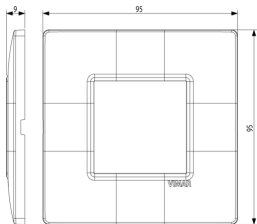

Plate 2M BS techn. metallized green

2-module cover plate, British Standard, metal, metallized green

2 - Will be discontinued

10 NR