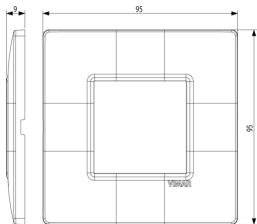

Plate 2M BS techn. metallized blue

2-module cover plate, British Standard, metal, metallized blue

2 - Will be discontinued

10 NR