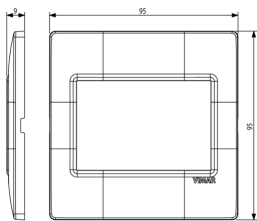

PLANA: Plate 3M BS techn. white

14648.01

Wiring devices / Traditional wiring devices / PLANA / Cover plates

Plate 3M BS techn. white

3-module cover plate, British Standard, technopolymer, white

3 - Active

10 NR

14608 - Frame 3M BS

3D

- **Class group:** Domestic switching devices
- **Class:** Cover frame for domestic switching devices
- **Number of units:** 3
- **Mounting direction:** Horizontal and vertical
- **Number of units horizontal:** 3
- **Number of units vertical:** 1
- **Number of modules horizontal (module system):** 3
- **Number of modules vertical (module system):** 1
- **With mounting grid:** Yes
- **Suitable for subfloor installation duct box:** Yes
- **Suitable for wall duct:** Yes
- **Suitable for built-in installation:** Yes
- **Label space/information surface:** Yes
- **Material:** Plastic
- **Material quality:** Thermoplastic

- **Halogen free:** Yes
- **Surface protection:** Untreated
- **Surface finishing:** Glossy
- **Colour:** White
- **RAL-number (similar):** 9016
- **Transparent:** No
- **With hinged lid:** No
- **Degree of protection (IP):** IP00
- **Type of fastening:** Clamp mounting
- **Width:** 95,00 mm
- **Height:** 95,00 mm
- **Depth:** 9,00 mm
- **Built-in width:** 95,00 mm
- **Built-in height:** 95,00 mm
- **Diameter bore hole (opening):** 0 mm

- 00. CE Marking - EU
- 01. IMQ - Italy ([download](#))
- 08. ASTA - UK

- 29. QCERT - Colombia
- 43. UKCA mark - Great Britain

8007352371828
1 NR
14.5x9.5x0.9 [cm]
15.2 [g]

8007352376311
10 NR
11.7x9.8x10.3 [cm]
190.8 [g]