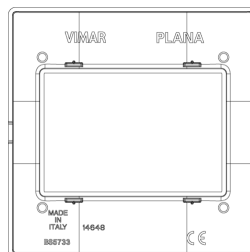

PLANA: Plate 3M BS techn. white

14648.01

Wiring devices / Traditional wiring devices / PLANA / Cover plates

Plate 3M BS techn. white

3-module cover plate, British Standard, technopolymer, white

3 - Active

10 NR

14608 - Frame 3M BS

3D

- **Class group:** Domestic switching devices
- **Class:** Cover frame for domestic switching devices
- **Number of units:** 3
- **Mounting direction:** Horizontal and vertical
- **Number of units horizontal:** 3
- **Number of units vertical:** 1
- **Number of modules horizontal (module system):** 3
- **Number of modules vertical (module system):** 1
- **With mounting grid:** Yes
- **Suitable for subfloor installation duct box:** Yes
- **Suitable for wall duct:** Yes
- **Suitable for built-in installation:** Yes
- **Label space/information surface:** Yes
- **Material:** Plastic
- **Material quality:** Thermoplastic

- **Halogen free:** Yes
- **Surface protection:** Untreated
- **Surface finishing:** Glossy
- **Colour:** White
- **RAL-number (similar):** 9016
- **Transparent:** No
- **With hinged lid:** No
- **Degree of protection (IP):** IP00
- **Type of fastening:** Clamp mounting
- **Width:** 95,00 mm
- **Height:** 95,00 mm
- **Depth:** 9,00 mm
- **Built-in width:** 95,00 mm
- **Built-in height:** 95,00 mm
- **Diameter bore hole (opening):** 0 mm

- 00. CE Marking - EU
- 01. IMQ - Italy ([download](#))
- 08. ASTA - UK

- 29. QCERT - Colombia
- 43. UKCA mark - Great Britain

8007352371828
1 NR
14.5x9.5x0.9 [cm]
15.2 [g]

8007352376311
10 NR
11.7x9.8x10.3 [cm]
190.8 [g]