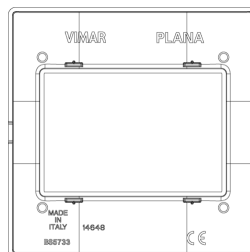

PLANA: Plate 3M BS techn. ivory

14648.02

Wiring devices / Traditional wiring devices / PLANA / Cover plates

Plate 3M BS techn. ivory

3-module cover plate, British Standard, technopolymer, ivory

3 - Active

10 NR

14608 - Frame 3M BS

3D

- **Class group:** Domestic switching devices
- **Class:** Cover frame for domestic switching devices
- **Number of units:** 3
- **Mounting direction:** Horizontal and vertical
- **Number of units horizontal:** 3
- **Number of units vertical:** 1
- **Number of modules horizontal (module system):** 3
- **Number of modules vertical (module system):** 1
- **With mounting grid:** Yes
- **Suitable for subfloor installation duct box:** Yes
- **Suitable for wall duct:** Yes
- **Suitable for built-in installation:** Yes
- **Label space/information surface:** Yes
- **Material:** Plastic
- **Material quality:** Thermoplastic

- **Halogen free:** Yes
- **Surface protection:** Untreated
- **Surface finishing:** Glossy
- **Colour:** White
- **RAL-number (similar):** 9002
- **Transparent:** No
- **With hinged lid:** No
- **Degree of protection (IP):** IP00
- **Type of fastening:** Clamp mounting
- **Width:** 95,00 mm
- **Height:** 95,00 mm
- **Depth:** 9,00 mm
- **Built-in width:** 95,00 mm
- **Built-in height:** 95,00 mm
- **Diameter bore hole (opening):** 0 mm

- 00. CE Marking - EU
- 01. IMQ - Italy ([download](#))
- 08. ASTA - UK

- 29. QCERT - Colombia
- 43. UKCA mark - Great Britain

8007352371835
1 NR
14.5x9.5x0.9 [cm]
15.1 [g]

8007352376328
10 NR
11.7x9.8x10.3 [cm]
192.4 [g]