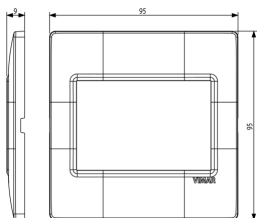

PLANA: Plate 3M BS techn. ivory

14648.02

Wiring devices / Traditional wiring devices / PLANA / Cover plates

Plate 3M BS techn. ivory

3-module cover plate, British Standard, technopolymer, ivory

3 - Active

10 NR

14608 - Frame 3M BS

3D

- **Class group:** Domestic switching devices
- **Class:** Cover frame for domestic switching devices
- **Number of units:** 3
- **Mounting direction:** Horizontal and vertical
- **Number of units horizontal:** 3
- **Number of units vertical:** 1
- **Number of modules horizontal (module system):** 3
- **Number of modules vertical (module system):** 1
- **With mounting grid:** Yes
- **Suitable for subfloor installation duct box:** Yes
- **Suitable for wall duct:** Yes
- **Suitable for built-in installation:** Yes
- **Label space/information surface:** Yes
- **Material:** Plastic
- **Material quality:** Thermoplastic

- **Halogen free:** Yes
- **Surface protection:** Untreated
- **Surface finishing:** Glossy
- **Colour:** White
- **RAL-number (similar):** 9002
- **Transparent:** No
- **With hinged lid:** No
- **Degree of protection (IP):** IP00
- **Type of fastening:** Clamp mounting
- **Width:** 95,00 mm
- **Height:** 95,00 mm
- **Depth:** 9,00 mm
- **Built-in width:** 95,00 mm
- **Built-in height:** 95,00 mm
- **Diameter bore hole (opening):** 0 mm

- 00. CE Marking - EU
- 01. IMQ - Italy ([download](#))
- 08. ASTA - UK

- 29. QCERT - Colombia
- 43. UKCA mark - Great Britain

8007352371835
1 NR
14.5x9.5x0.9 [cm]
15.1 [g]

8007352376328
10 NR
11.7x9.8x10.3 [cm]
192.4 [g]