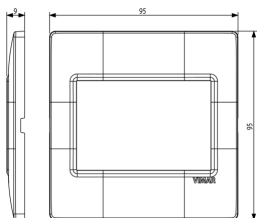

PLANA: Plate 3M BS techn. matt nickel

14648.21

Wiring devices / Traditional wiring devices / PLANA / Cover plates

Plate 3M BS techn. matt nickel

3-module cover plate, British Standard, technopolymer, matt nickel

3 - Active

10 NR

14608 - Frame 3M BS

3D

- **Class group:** Domestic switching devices
- **Class:** Cover frame for domestic switching devices
- **Number of units:** 3
- **Mounting direction:** Horizontal and vertical
- **Number of units horizontal:** 3
- **Number of units vertical:** 1
- **Number of modules horizontal (module system):** 3
- **Number of modules vertical (module system):** 1
- **With mounting grid:** Yes
- **Suitable for subfloor installation duct box:** Yes
- **Suitable for wall duct:** Yes
- **Suitable for built-in installation:** Yes
- **Label space/information surface:** Yes
- **Material:** Plastic
- **Material quality:** Thermoplastic

- **Halogen free:** Yes
- **Surface protection:** Lacquered
- **Surface finishing:** Glossy
- **Colour:** Titanium
- **RAL-number (similar):** 7048
- **Transparent:** No
- **With hinged lid:** No
- **Degree of protection (IP):** IP00
- **Type of fastening:** Clamp mounting
- **Width:** 95,00 mm
- **Height:** 95,00 mm
- **Depth:** 9,00 mm
- **Built-in width:** 95,00 mm
- **Built-in height:** 95,00 mm
- **Diameter bore hole (opening):** 0 mm

- 00. CE Marking - EU
- 01. IMQ - Italy ([download](#))
- 08. ASTA - UK

- 29. QCERT - Colombia
- 43. UKCA mark - Great Britain

8007352371897
1 NR
14.5x9.5x0.9 [cm]
14.9 [g]

8007352376380
10 NR
11.7x9.8x10.3 [cm]
190.3 [g]