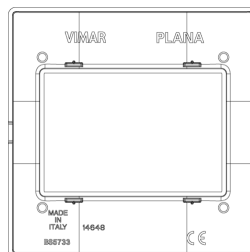

PLANA: Plate 3M BS techn. matt nickel

14648.21

Wiring devices / Traditional wiring devices / PLANA / Cover plates

Plate 3M BS techn. matt nickel

3-module cover plate, British Standard, technopolymer, matt nickel

3 - Active

10 NR

14608 - Frame 3M BS

3D

- **Class group:** Domestic switching devices
- **Class:** Cover frame for domestic switching devices
- **Number of units:** 3
- **Mounting direction:** Horizontal and vertical
- **Number of units horizontal:** 3
- **Number of units vertical:** 1
- **Number of modules horizontal (module system):** 3
- **Number of modules vertical (module system):** 1
- **With mounting grid:** Yes
- **Suitable for subfloor installation duct box:** Yes
- **Suitable for wall duct:** Yes
- **Suitable for built-in installation:** Yes
- **Label space/information surface:** Yes
- **Material:** Plastic
- **Material quality:** Thermoplastic

- **Halogen free:** Yes
- **Surface protection:** Lacquered
- **Surface finishing:** Glossy
- **Colour:** Titanium
- **RAL-number (similar):** 7048
- **Transparent:** No
- **With hinged lid:** No
- **Degree of protection (IP):** IP00
- **Type of fastening:** Clamp mounting
- **Width:** 95,00 mm
- **Height:** 95,00 mm
- **Depth:** 9,00 mm
- **Built-in width:** 95,00 mm
- **Built-in height:** 95,00 mm
- **Diameter bore hole (opening):** 0 mm

- 00. CE Marking - EU
- 01. IMQ - Italy ([download](#))
- 08. ASTA - UK

- 29. QCERT - Colombia
- 43. UKCA mark - Great Britain

8007352371897
1 NR
14.5x9.5x0.9 [cm]
14.9 [g]

8007352376380
10 NR
11.7x9.8x10.3 [cm]
190.3 [g]