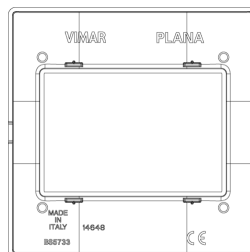

PLANA: Plate 3M BS techn. matt gold

14648.25

Wiring devices / Traditional wiring devices / PLANA / Cover plates

Plate 3M BS techn. matt gold

3-module cover plate, British Standard, technopolymer, matt gold

3 - Active

10 NR

14608 - Frame 3M BS

3D

- **Class group:** Domestic switching devices
- **Class:** Cover frame for domestic switching devices
- **Number of units:** 3
- **Mounting direction:** Horizontal and vertical
- **Number of units horizontal:** 3
- **Number of units vertical:** 1
- **Number of modules horizontal (module system):** 3
- **Number of modules vertical (module system):** 1
- **With mounting grid:** Yes
- **Suitable for subfloor installation duct box:** Yes
- **Suitable for wall duct:** Yes
- **Suitable for built-in installation:** Yes
- **Label space/information surface:** Yes
- **Material:** Plastic
- **Material quality:** Thermoplastic

- **Halogen free:** Yes
- **Surface protection:** Metallic
- **Surface finishing:** Glossy
- **Colour:** Gold
- **RAL-number (similar):** 1036
- **Transparent:** No
- **With hinged lid:** No
- **Degree of protection (IP):** IP00
- **Type of fastening:** Clamp mounting
- **Width:** 95,00 mm
- **Height:** 95,00 mm
- **Depth:** 9,00 mm
- **Built-in width:** 95,00 mm
- **Built-in height:** 95,00 mm
- **Diameter bore hole (opening):** 0 mm

- 00. CE Marking - EU
- 01. IMQ - Italy ([download](#))
- 08. ASTA - UK

- 29. QCERT - Colombia
- 43. UKCA mark - Great Britain

8007352371934
1 NR
14.5x9.5x0.9 [cm]
16.9 [g]

8007352376427
10 NR
11.7x9.8x10.3 [cm]
209.2 [g]