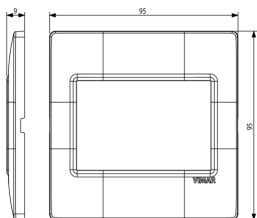

PLANA: Plate 3M BS techn. matt gold

14648.25

Wiring devices / Traditional wiring devices / PLANA / Cover plates

Plate 3M BS techn. matt gold

3-module cover plate, British Standard, technopolymer, matt gold

3 - Active

10 NR

14608 - Frame 3M BS

3D

- **Class group:** Domestic switching devices
- **Class:** Cover frame for domestic switching devices
- **Number of units:** 3
- **Mounting direction:** Horizontal and vertical
- **Number of units horizontal:** 3
- **Number of units vertical:** 1
- **Number of modules horizontal (module system):** 3
- **Number of modules vertical (module system):** 1
- **With mounting grid:** Yes
- **Suitable for subfloor installation duct box:** Yes
- **Suitable for wall duct:** Yes
- **Suitable for built-in installation:** Yes
- **Label space/information surface:** Yes
- **Material:** Plastic
- **Material quality:** Thermoplastic

- **Halogen free:** Yes
- **Surface protection:** Metallic
- **Surface finishing:** Glossy
- **Colour:** Gold
- **RAL-number (similar):** 1036
- **Transparent:** No
- **With hinged lid:** No
- **Degree of protection (IP):** IP00
- **Type of fastening:** Clamp mounting
- **Width:** 95,00 mm
- **Height:** 95,00 mm
- **Depth:** 9,00 mm
- **Built-in width:** 95,00 mm
- **Built-in height:** 95,00 mm
- **Diameter bore hole (opening):** 0 mm

- 00. CE Marking - EU
- 01. IMQ - Italy ([download](#))
- 08. ASTA - UK

- 29. QCERT - Colombia
- 43. UKCA mark - Great Britain

8007352371934
1 NR
14.5x9.5x0.9 [cm]
16.9 [g]

8007352376427
10 NR
11.7x9.8x10.3 [cm]
209.2 [g]