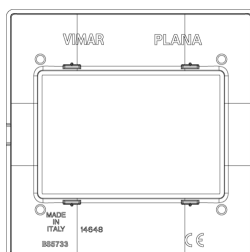

PLANA: Plate 3M BS techn. ash

14648.31

Wiring devices / Traditional wiring devices / PLANA / Cover plates

Plate 3M BS techn. ash

3-module cover plate, British Standard, technopolymer, ash

2 - Will be discontinued

10 NR

14608 - Frame 3M BS

3D

- **Class group:** Domestic switching devices
- **Class:** Cover frame for domestic switching devices
- **Number of units:** 3
- **Mounting direction:** Horizontal and vertical
- **Number of units horizontal:** 3
- **Number of units vertical:** 1
- **Number of modules horizontal (module system):** 3
- **Number of modules vertical (module system):** 1
- **With mounting grid:** Yes
- **Suitable for subfloor installation duct box:** Yes
- **Suitable for wall duct:** Yes
- **Suitable for built-in installation:** Yes
- **Label space/information surface:** Yes
- **Material:** Plastic
- **Material quality:** Thermoplastic

- **Halogen free:** Yes
- **Surface protection:** Lacquered
- **Surface finishing:** Glossy
- **Colour:** Other
- **RAL-number (similar):** 1001
- **Transparent:** No
- **With hinged lid:** No
- **Degree of protection (IP):** IP00
- **Type of fastening:** Clamp mounting
- **Width:** 95,00 mm
- **Height:** 95,00 mm
- **Depth:** 9,00 mm
- **Built-in width:** 95,00 mm
- **Built-in height:** 95,00 mm
- **Diameter bore hole (opening):** 0 mm

- 00. CE Marking - EU
- 01. IMQ - Italy ([download](#))
- 08. ASTA - UK

- 29. QCERT - Colombia
- 43. UKCA mark - Great Britain

8007352371941
1 NR
14.5x9.5x0.9 [cm]
15.3 [g]

8007352376434
10 NR
11.7x9.8x10.3 [cm]
196.9 [g]