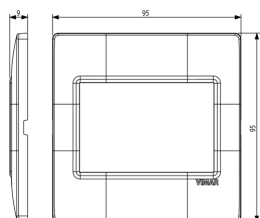

PLANA: Plate 3M BS techn. ash

14648.31

Wiring devices / Traditional wiring devices / PLANA / Cover plates

Plate 3M BS techn. ash

3-module cover plate, British Standard, technopolymer, ash

2 - Will be discontinued

10 NR

14608 - Frame 3M BS

3D

- **Class group:** Domestic switching devices
- **Class:** Cover frame for domestic switching devices
- **Number of units:** 3
- **Mounting direction:** Horizontal and vertical
- **Number of units horizontal:** 3
- **Number of units vertical:** 1
- **Number of modules horizontal (module system):** 3
- **Number of modules vertical (module system):** 1
- **With mounting grid:** Yes
- **Suitable for subfloor installation duct box:** Yes
- **Suitable for wall duct:** Yes
- **Suitable for built-in installation:** Yes
- **Label space/information surface:** Yes
- **Material:** Plastic
- **Material quality:** Thermoplastic

- **Halogen free:** Yes
- **Surface protection:** Lacquered
- **Surface finishing:** Glossy
- **Colour:** Other
- **RAL-number (similar):** 1001
- **Transparent:** No
- **With hinged lid:** No
- **Degree of protection (IP):** IP00
- **Type of fastening:** Clamp mounting
- **Width:** 95,00 mm
- **Height:** 95,00 mm
- **Depth:** 9,00 mm
- **Built-in width:** 95,00 mm
- **Built-in height:** 95,00 mm
- **Diameter bore hole (opening):** 0 mm

- 00. CE Marking - EU
- 01. IMQ - Italy ([download](#))
- 08. ASTA - UK

- 29. QCERT - Colombia
- 43. UKCA mark - Great Britain

8007352371941
1 NR
14.5x9.5x0.9 [cm]
15.3 [g]

8007352376434
10 NR
11.7x9.8x10.3 [cm]
196.9 [g]