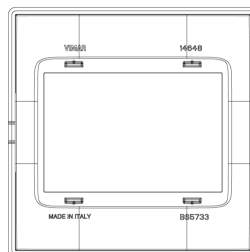

### Plate 3M BS Reflex ash

3-module cover plate, British Standard, technopolymer, Reflex ash

3 - Active

10 NR

14608 - Frame 3M BS

3D

- **Class group:** Domestic switching devices
- **Class:** Cover frame for domestic switching devices
- **Number of units:** 3
- **Mounting direction:** Horizontal and vertical
- **Number of units horizontal:** 3
- **Number of units vertical:** 1
- **Number of modules horizontal (module system):** 3
- **Number of modules vertical (module system):** 1
- **With mounting grid:** Yes
- **Suitable for subfloor installation duct box:** Yes
- **Suitable for wall duct:** Yes
- **Suitable for built-in installation:** Yes
- **Label space/information surface:** Yes
- **Material:** Plastic
- **Material quality:** Plastic glass

- **Halogen free:** Yes
- **Surface protection:** Untreated
- **Surface finishing:** Glossy
- **Colour:** Grey
- **RAL-number (similar):** 7023
- **Transparent:** No
- **With hinged lid:** No
- **Degree of protection (IP):** IP00
- **Type of fastening:** Clamp mounting
- **Width:** 95,00 mm
- **Height:** 95,00 mm
- **Depth:** 9,00 mm
- **Built-in width:** 95,00 mm
- **Built-in height:** 95,00 mm
- **Diameter bore hole (opening):** 0 mm

- 00. CE Marking - EU
- 01. IMQ - Italy ([download](#))
- 08. ASTA - UK

- 29. QCERT - Colombia
- 43. UKCA mark - Great Britain

8007352371972  
1 NR  
14.5x9.5x0.9 [cm]  
22.8 [g]

8007352376465  
10 NR  
11.7x9.8x10.3 [cm]  
274.4 [g]