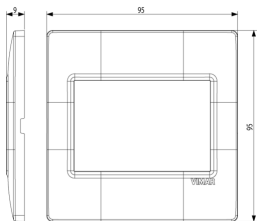

### Plate 3M BS Reflex ash

3-module cover plate, British Standard, technopolymer, Reflex ash

3 - Active

10 NR

14608 - Frame 3M BS

3D

- **Class group:** Domestic switching devices
- **Class:** Cover frame for domestic switching devices
- **Number of units:** 3
- **Mounting direction:** Horizontal and vertical
- **Number of units horizontal:** 3
- **Number of units vertical:** 1
- **Number of modules horizontal (module system):** 3
- **Number of modules vertical (module system):** 1
- **With mounting grid:** Yes
- **Suitable for subfloor installation duct box:** Yes
- **Suitable for wall duct:** Yes
- **Suitable for built-in installation:** Yes
- **Label space/information surface:** Yes
- **Material:** Plastic
- **Material quality:** Plastic glass

- **Halogen free:** Yes
- **Surface protection:** Untreated
- **Surface finishing:** Glossy
- **Colour:** Grey
- **RAL-number (similar):** 7023
- **Transparent:** No
- **With hinged lid:** No
- **Degree of protection (IP):** IP00
- **Type of fastening:** Clamp mounting
- **Width:** 95,00 mm
- **Height:** 95,00 mm
- **Depth:** 9,00 mm
- **Built-in width:** 95,00 mm
- **Built-in height:** 95,00 mm
- **Diameter bore hole (opening):** 0 mm

- 00. CE Marking - EU
- 01. IMQ - Italy ([download](#))
- 08. ASTA - UK

- 29. QCERT - Colombia
- 43. UKCA mark - Great Britain

8007352371972  
1 NR  
14.5x9.5x0.9 [cm]  
22.8 [g]

8007352376465  
10 NR  
11.7x9.8x10.3 [cm]  
274.4 [g]