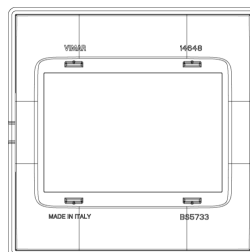

PLANA: Plate 3M BS Reflex orange

14648.48

Wiring devices / Traditional wiring devices / PLANA / Cover plates

Plate 3M BS Reflex orange

3-module cover plate, British Standard, technopolymer, Reflex orange

3 - Active

10 NR

14608 - Frame 3M BS

3D

- **Class group:** Domestic switching devices
- **Class:** Cover frame for domestic switching devices
- **Number of units:** 3
- **Mounting direction:** Horizontal and vertical
- **Number of units horizontal:** 3
- **Number of units vertical:** 1
- **Number of modules horizontal (module system):** 3
- **Number of modules vertical (module system):** 1
- **With mounting grid:** Yes
- **Suitable for subfloor installation duct box:** Yes
- **Suitable for wall duct:** Yes
- **Suitable for built-in installation:** Yes
- **Label space/information surface:** Yes
- **Material:** Plastic
- **Material quality:** Plastic glass

- **Halogen free:** Yes
- **Surface protection:** Untreated
- **Surface finishing:** Glossy
- **Colour:** Orange
- **RAL-number (similar):** 2011
- **Transparent:** No
- **With hinged lid:** No
- **Degree of protection (IP):** IP00
- **Type of fastening:** Clamp mounting
- **Width:** 95,00 mm
- **Height:** 95,00 mm
- **Depth:** 9,00 mm
- **Built-in width:** 95,00 mm
- **Built-in height:** 95,00 mm
- **Diameter bore hole (opening):** 0 mm

- 00. CE Marking - EU
- 01. IMQ - Italy ([download](#))
- 08. ASTA - UK

- 29. QCERT - Colombia
- 43. UKCA mark - Great Britain

8007352372092
1 NR
14.5x9.5x0.9 [cm]
23.3 [g]

8007352376540
10 NR
11.7x9.8x10.3 [cm]
273.9 [g]