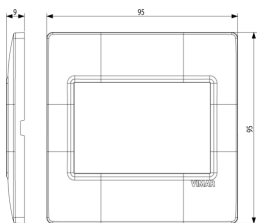

PLANA: Plate 3M BS Reflex orange

14648.48

Wiring devices / Traditional wiring devices / PLANA / Cover plates

Plate 3M BS Reflex orange

3-module cover plate, British Standard, technopolymer, Reflex orange

3 - Active

10 NR

14608 - Frame 3M BS

3D

- **Class group:** Domestic switching devices
- **Class:** Cover frame for domestic switching devices
- **Number of units:** 3
- **Mounting direction:** Horizontal and vertical
- **Number of units horizontal:** 3
- **Number of units vertical:** 1
- **Number of modules horizontal (module system):** 3
- **Number of modules vertical (module system):** 1
- **With mounting grid:** Yes
- **Suitable for subfloor installation duct box:** Yes
- **Suitable for wall duct:** Yes
- **Suitable for built-in installation:** Yes
- **Label space/information surface:** Yes
- **Material:** Plastic
- **Material quality:** Plastic glass

- **Halogen free:** Yes
- **Surface protection:** Untreated
- **Surface finishing:** Glossy
- **Colour:** Orange
- **RAL-number (similar):** 2011
- **Transparent:** No
- **With hinged lid:** No
- **Degree of protection (IP):** IP00
- **Type of fastening:** Clamp mounting
- **Width:** 95,00 mm
- **Height:** 95,00 mm
- **Depth:** 9,00 mm
- **Built-in width:** 95,00 mm
- **Built-in height:** 95,00 mm
- **Diameter bore hole (opening):** 0 mm

- 00. CE Marking - EU
- 01. IMQ - Italy ([download](#))
- 08. ASTA - UK

- 29. QCERT - Colombia
- 43. UKCA mark - Great Britain

8007352372092
1 NR
14.5x9.5x0.9 [cm]
23.3 [g]

8007352376540
10 NR
11.7x9.8x10.3 [cm]
273.9 [g]